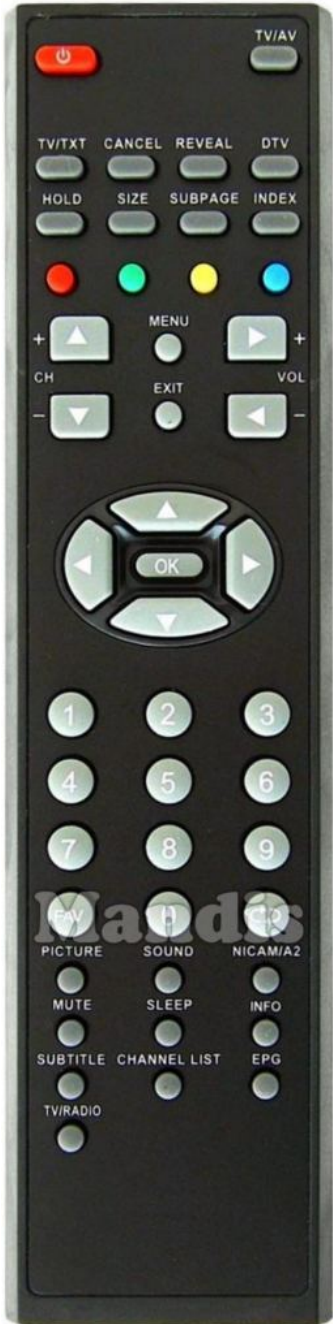

Original	Replacement
 Power	 Power
 TV / AV	 AV / Input / RDS
 TV / TXT	 Text / Goto
 Cancel	 Shift + Exit / Cancel / Clear
 Reveal	 Display / Media
 DTV	 Setup / OPT /
 Hold	 Stop / Hold
 Size	 Zoom / Size
 Subpage	 Eject / Surround
 Index	 D.Menu / Top
 Red	 Red / Netflix / Search
 Green	 Green / APP / Repeat
 Yellow	 Yellow / YouTube / Repeat
 Blue	 Blue / Prime Video / Random
 CH +	 CH+ / Page+
 Menu	 Menu / Home
 Vol +	 Vol+

Original	Replacement
 CH -	 CH- / Page-
 Exit	 Exit / Cancel / Clear
 Vol -	 Vol-
 Up	 Up
 Left	 Left
 OK	 OK
 Right	 Right
 Down	 Down
 1	 1
 2	 2
 3	 3
 4	 4
 5	 5
 6	 6
 7	 7
 8	 8
 9	 9

Original	Replacement	Original	Replacement
	FAV		Fav / Marker / PC
	0		0
	Recall		Back / Return
	Picture		Picture / Format
	Sound		Sound / Title
	Nicam / A2		Audio / Lang I/II
	Mute		Mute / Dimmer
	Sleep		Sleep / Timer
	Info		Info / Angle
	Subtitle		Subtitle / EQ
	Channel List		Smart / List
	EPG		Guide / EPG / -/--
	TV / Radio		TV/Radio /