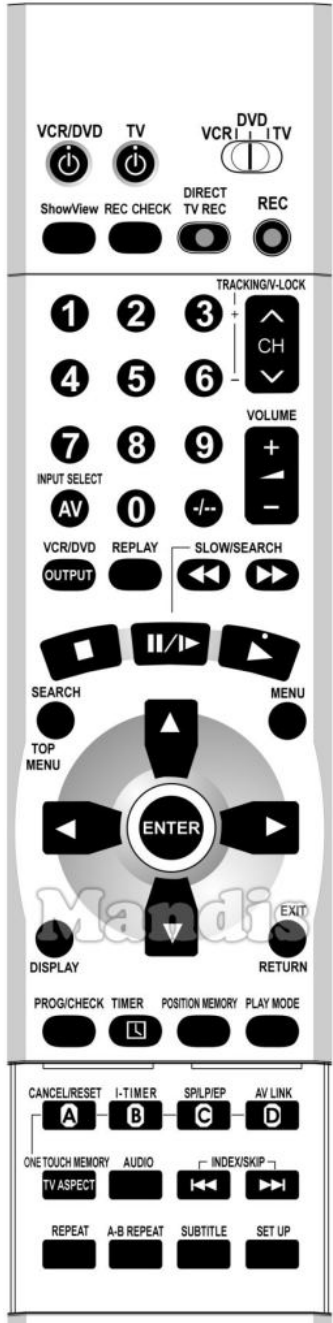

Original	Replacement
Power DVD	Power
Rec Check	Rec
1	1
2	2
3	3
4	4
5	5
6	6
7	7
8	8
9	9
0	0
--/--	GUIDE
CH+ / Tracking/V-Lock +	Ch +
CH- / Tracking/V-Lock -	Ch -
AV / Input Select	AV
Output DVD	Media

Original	Replacement
<< Slow/Search	<<
Slow/Search >>	>>
Stop	Stop
Pause / Step	Pause
Play	Play
Top Menu	D. Menu
Menu	Menu
Up	Up
Left	Left
Enter	Ok
Right	Right
Down	Down
Display	Info
Return	Back
Timer	Shift + AV
Play Mode	Shift + Play
Position	Pre Ch

Memory

Original	Replacement	Original	Replacement
 Replay	 List		
 A / Cancel/Reset	 Red		
 B / I-Timer	 Green		
 C / SP/LP/EP	 Yellow		
 D / AV Link	 Blue		
 One Touch	 Smart		
 Audio	 Dual		
 I<< Index/Skip	 I<<		
 Index/Skip >>I	 >>I		
 Repeat	 Text		
 A-B Repeat	 +  Shift + Text		
 Subtitle	 Subt		
 Setup	 Options		

Original	Replacement
Power VCR	Power
ShowView	Smart
Rec Check	Options
Direct TV Rec	Shift + Rec
Rec	Rec
1	1
2	2
3	3
4	4
5	5
6	6
7	7
8	8
9	9
0	0
-/-	Guide
CH+ / Tracking/V-Lock +	Ch +

Original	Replacement
CH- / Tracking/V-Lock -	Ch -
AV / Input Select	AV
Output VCR	Media
Replay	List
<< Slow/Search	<<
Slow/Search >>	>>
Stop	Stop
Pause / Step	Pause
Play	Play
Menu	Menu
Up	Up
Left	Left
Enter	Ok
Right	Right
Down	Down
Display	Info
Exit	Exit

Original	Replacement	Original	Replacement
 Prog / Check	 Sleep		
 Audio	 Dual		
 I<< Index	 I<<		
 Index >>I	 >>I		