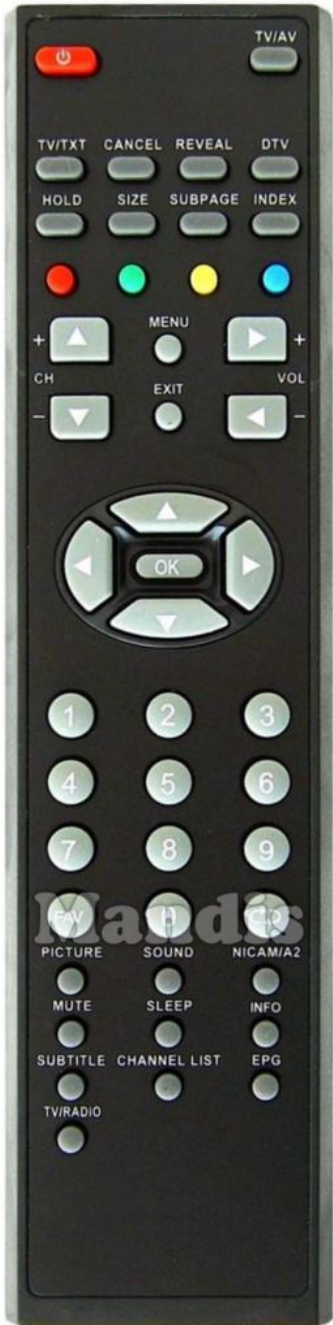

Original		Replacement		Original		Replacement	
	Power		Power		CH -		CH- / Page-
	TV / AV		AV / Input / RDS		Exit		Exit / Cancel / Clear
	TV / TXT		Text / Goto		Vol -		Vol-
	Cancel		Shift + Exit / Cancel / Clear		Up		Up
	Reveal		Display / Media		Left		Left
	DTV		Setup / OPT /		OK		OK
	Hold		Stop / Hold		Right		Right
	Size		Zoom / Size		Down		Down
	Subpage		Eject / Surround		1		1
	Index		D.Menu / Top		2		2
	Red		Red / Netflix / Search		3		3
	Green		Green / APP / Repeat		4		4
	Yellow		Yellow / YouTube / Repeat		5		5
	Blue		Blue / Prime Video / Random		6		6
	CH +		CH+ / Page+		7		7
	Menu		Menu / Home		8		8
	Vol +		Vol+		9		9

Original	Replacement	Original	Replacement
	FAV		Fav / Marker / PC
	0		0
	Recall		Back / Return
	Picture		Picture / Format
	Sound		Sound / Title
	Nicam / A2		Audio / Lang I/II
	Mute		Mute / Dimmer
	Sleep		Sleep / Timer
	Info		Info / Angle
	Subtitle		Subtitle / EQ
	Channel List		Smart / List
	EPG		Guide / EPG / -/--
	TV / Radio		TV/Radio /