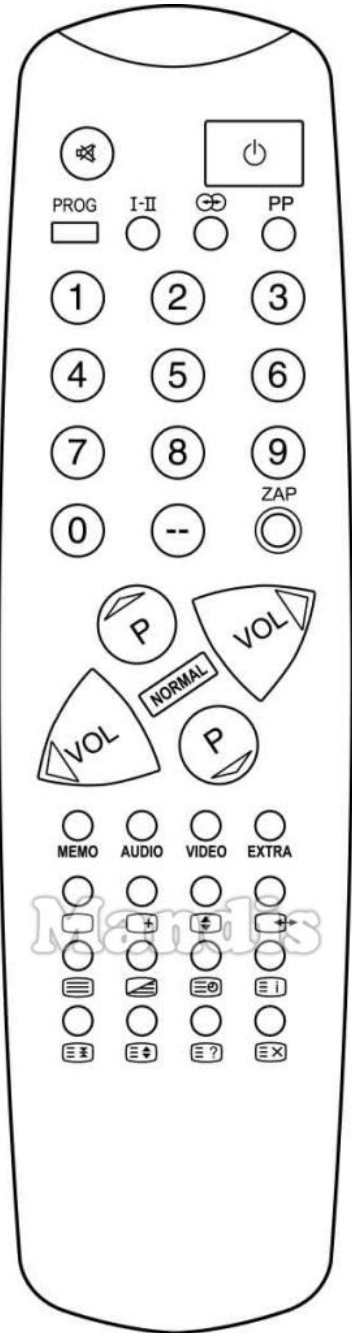

Original	Rechange	Original	Rechange
	Mute		Mute / Dimmer
	Power		Power
	Prog		TV/Radio /
	I-II		Audio / Lang I/II
	O↔O		Sound / Title
	PP		Back / Return
	1		1
	2		2
	3		3
	4		4
	5		5
	6		6
	7		7
	8		8
	9		9
	0		0
	--		Guide / EPG / --
	ZAP		Smart / List
	Up / P+		Up
	Up / P+		CH+ / Page+
	Right / Vol+		Right
	Right / Vol+		Vol+
	Left / Vol-		Left
	Left / Vol-		Vol-
	Normal		OK
	Down / P-		Down
	Down / P-		CH- / Page-
	Red / Memo		Red / Netflix / Search
	Green / Audio		Green / APP / Repeat
	Green / Audio		Shift + Audio / Lang I/II
	Yellow / Video		Yellow / YouTube / Repeat
	Blue / Extra		Blue / Prime Video / Random
	[]		Display / Media
	[+]		Stop / Hold

Original	Recharge	Original	Recharge
	[♦]		
	[]↔		
	[≡]		
	[/≡]		
	[≡⊙]		
	[≡ i]		
	[≡□]		
	[≡♦]		
	[≡?]		
	[≡X]		