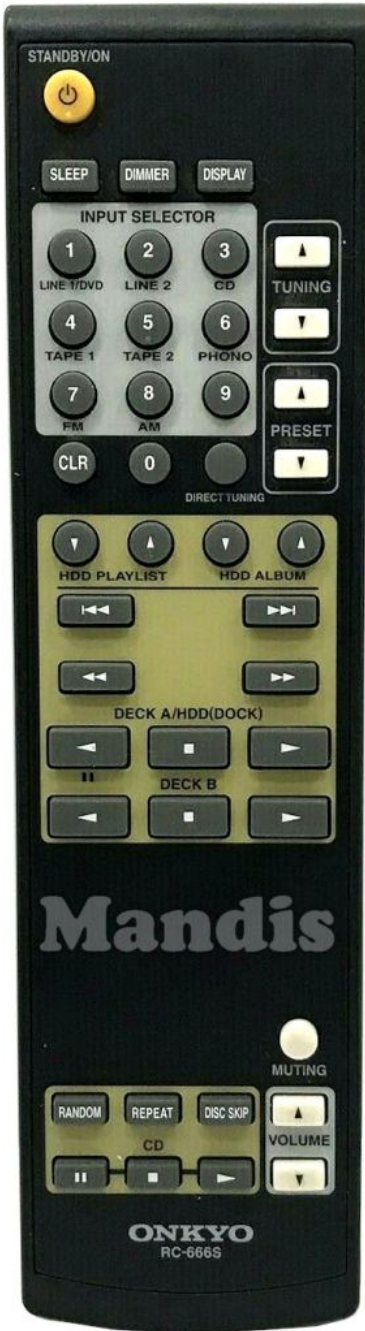

Original	Replacement
STANDBY/ON	Power
SLEEP	Sleep / Timer
DIMMER	Shift + Mute / Dimmer
DISPLAY	Display / Media
1 LINE 1/DVD	1
2 LINE 2	2
3 CD	3
TUNING UP	CH+ / Page+
4 TAPE 1	4
5 TAPE 2	5
6 PHONO	6
TUNING DOWN	CH- / Page-
7 FM	7
8 AM	8
9	9
PRESET UP	Shift + >>I / Preset+
CLR	Exit / Cancel / Clear

Original	Replacement
0	0
DIRECT TUNING	D.Menu / Top
PRESET DOWN	Shift + I<< / Preset-
HDD PLAY LIST	Shift + Down
HDD PLAYLIST	Shift + Up
HDD ALBUM	Down
HDD ALBUM UP	Up
I<<	I<< / Preset-
>>I	>>I / Preset+
<<	<< / Tune-
>>	>> / Tune+
PAUSE	Pause / Step / Freeze
PLAY < DECK A/HDD DOCK	Shift + << /
STOP DECK A/HDD DOCK	Rec / Rec Mode
PLAY > DECK A/HDD DOCK	Play / Slow
PLAY < DECK B	Sound / Title
STOP DECK B	Stop / Hold

Original	Replacement	Original	Replacement
PLAY > DECK B	Shift + >> /		
MUTING	Mute / Dimmer		
RANDOM	Blue / Prime Video / Random		
REPEAT	Green / APP / Repeat		
DISC SKIP	Back / Return		
VOL+	Vol+		
CD PAUSE	Shift + Pause / Step /		
CD STOP	Shift + Stop /		
CD PLAY	Shift + Play /		
VOL-	Vol-		