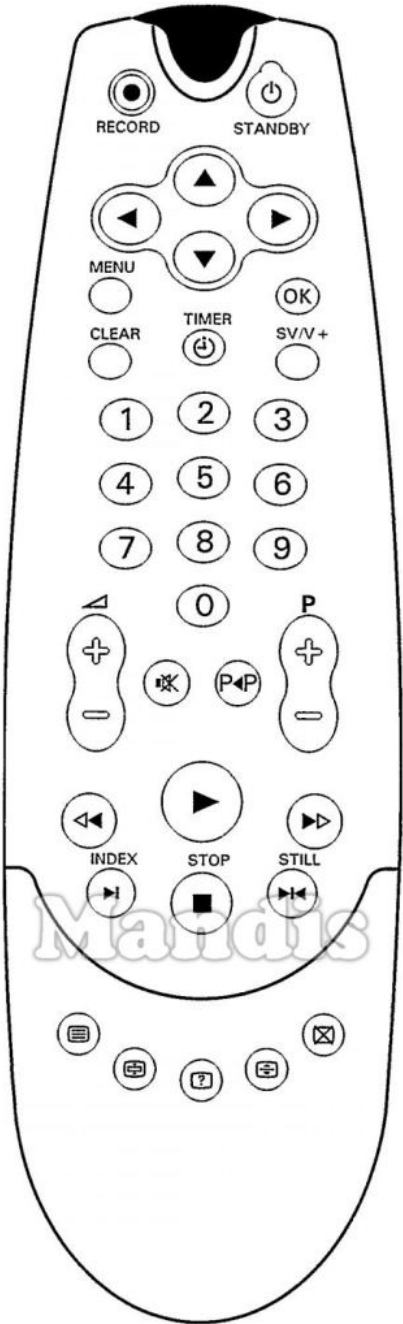

Original		Replacement		Original		Replacement	
	Standby		Power		6		6
	Record		Rec		7		7
	Up		Up		8		8
	Left		Left		9		9
	Right		Right		0		0
	Down		Down		Vol+		Vol +
	→>		Smart		Vol-		Vol -
	OK		Ok		Mute		Mute
	Menu		Menu		P<P		Pre Ch
	Clear		Exit		P+		Ch +
	Timer		AV		P-		Ch -
	SV/V+		Media		Play		Play
	1		1		<<		<<
	2		2		>>		>>
	3		3		>  / Index		>>
	4		4		Stop		Stop
	5		5		> < Still		Pause

	Original	Replacement	Original	Replacement
	Teletext	 Text		
	Hold	 Red		
	Reveal	 Green		
	Size	 Yellow		
	Cancel	 Blue		