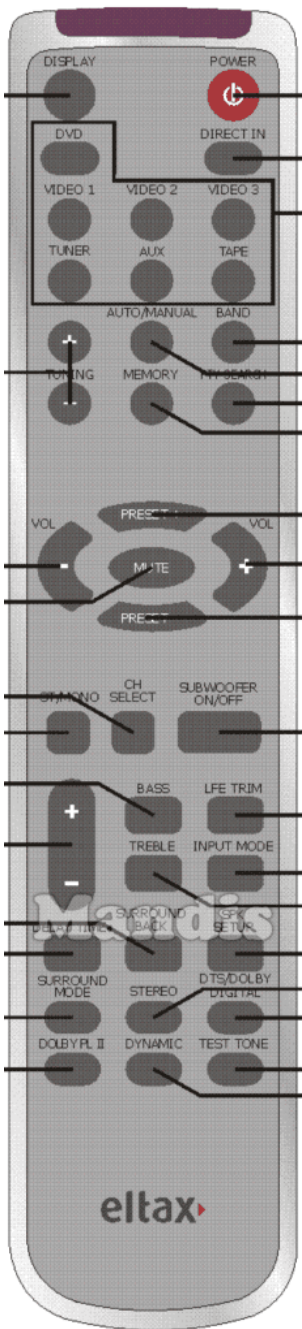

Original	Replacement
 VOL+	 Vol +
 PRESET+	 Up
 VOL-	 Vol -
 PRESET-	 Down
 VOL+	 Right
 VOL-	 Left
 MUTE	 Mute
 MUTE	 Ok
 TUNING+	 Ch +
 TUNING-	 Ch -
 INPUT DVD	 7
 INPUT VIDEO 1	 1
 INPUT VIDEO 2	 2
 INPUT VIDEO 3	 3
 INPUT TUNER	 4
 INPUT AUX	 5
 INPUT TAPE	 6

Original	Replacement
 POWER	 Power
 DOLBY PL II	 Blue
 DTS/DOLBY	 Yellow
 TEST TONE	 Text
 PTY/SEARCH	 Guide
 BAND	 TV/R
 MEMORY	 Pre Ch
 LFE TRIM	 Green
 SUBWOOFER	 0
 DYNAMIC	 Red
 ST/MONO	 List
 DISPLAY	 Info
 STEREO	 Dual
 DIRECT IN	 Media
 INPUT MODE	 AV
 AUTO/MANUAL	 3D
 SURROUND	 Back

BACK

	Original	Replacement	Original	Replacement
TREBLE	TREBLE	8 8		
BASS	BASS	9 9		
SURROUND	SURROUND	AD SUBT Subt		