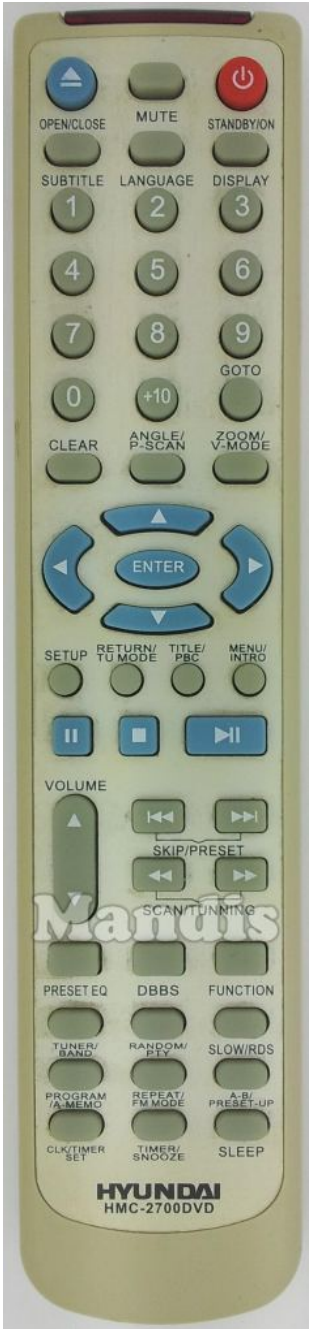

Original	Replacement
 Open/Close	 Eject / Surround
 Mute	 Mute / Dimmer
 Standby/On	 Power
 Subtitle	 Subtitle / EQ
 Language	 Audio / Lang I/II
 Display	 Display / Media
 1	 1
 2	 2
 3	 3
 4	 4
 5	 5
 6	 6
 7	 7
 8	 8
 9	 9
 0	 0
 +10	 Guide / EPG / -/--

Original	Replacement
 Goto	 Text / Goto
 Clear	 Exit / Cancel / Clear
 Angle/P.Scan	 Info / Angle
 Zoom/V.Mode	 Zoom / Size
 Up	 Up
 Left	 Left
 Enter	 OK
 Right	 Right
 Down	 Down
 Setup	 Setup / OPT /
 Return/TU Mode	 Back / Return
 Title/PBC	 Sound / Title
 Menu/Intro	 Menu / Home
 Pause	 Pause / Step / Freeze
 Stop	 Stop / Hold
 Play/Pause	 Play / Slow
 Volume+	 Vol+

Original	Replacement	Original	Replacement
I<< Skip/Presel	I<< / Preset-		
Skip/Presel >>I	>>I / Preset+		
Volume-	Vol-		
<<	<< / Tune-		
Scan/Tuning	>> / Tune+		
Preset EQ	Shift + Subtitle / EQ		
DBBS	Red / Netflix / Search		
Function	D.Menu / Top		
Tuner/Band	Fav / Marker / PC		
Random/PTY	Blue / Prime Video / Random		
Slow/RDS	Shift + Play /		
Program/A-Mem	TV/Radio /		
Repeat/FM	Green / APP / Repeat		
A-B/Presel Up	Yellow / YouTube / Repeat		
CLK/Timer Set	AV / Input / RDS		
Timer/Snooze	Shift + Sleep / Timer		
Sleep	Sleep / Timer		