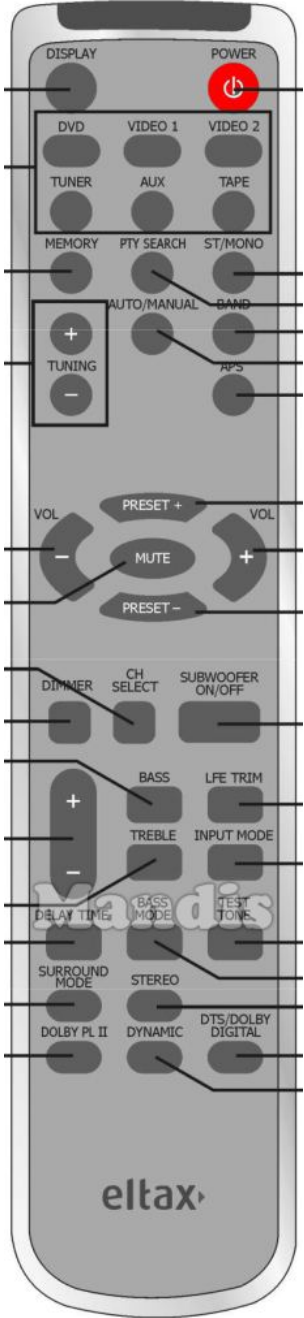

Original	Replacement
 Display	 Info
 POWER	 Power
 INPUT DVD	 1
 INPUT VIDEO 1	 2
 INPUT VIDEO 2	 3
 INPUT TUNER	 4
 INPUT AUX	 5
 INPUT TAPE	 6
 MEMORY	 Pre Ch
 PTY SEARCH	 Options
 ST/Mono	 Dual
 TUNING+	 Ch +
 Auto Manual	 Sleep
 BAND	 Smart
 TUNING-	 Ch -
 PRESET+	 Up
 VOL+	 Vol +

Original	Replacement
 VOL-	 Vol -
 MUTE	 Mute
 MUTE	 Ok
 PRESET-	 Down
 CH SELECT	 TV/R
 SUBWOOFER	 Media
 VOL+	 Right
 BASS	 Exit
 LFE TRIM	 Format
 VOL-	 Left
 TREBLE	 Menu
 Input Mode	 AV
 DELAY TIME	 3D
 TEST TONE	 Text
 SURROUND	 D. Menu
 STEREO	 List
 DOLBY PL II	 Yellow

Original		Replacement		Original		Replacement	
	DYNAMIC		Eject				
	DTS/Dolby Digital		Subt				