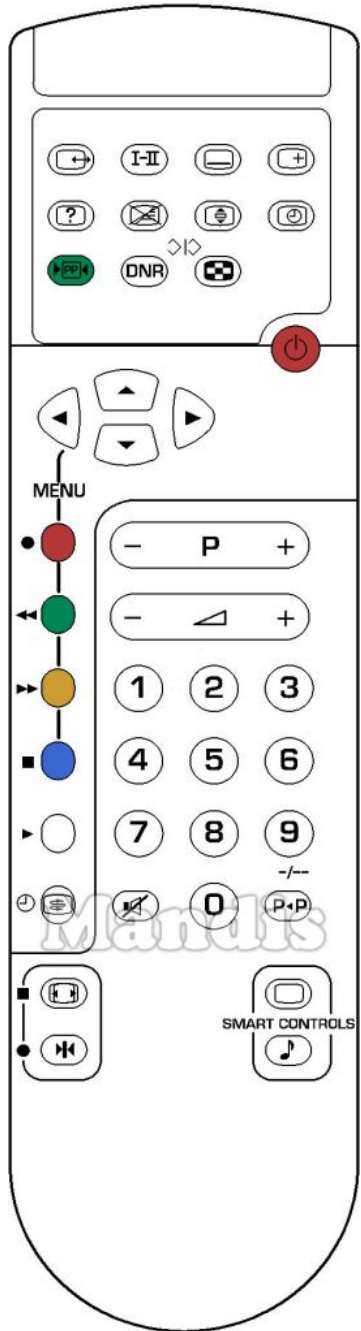

Original	Replacement	Original	Replacement
 Power	 Power	 Red / Menu	 Red
 ><>	 Shift + Menu	 Red / Menu	 Shift + Format
 Source	 AV	 Green / Menu	 Green
 I - II	 Dual	 Green / Menu	 Shift + Dual
 Subtitles	 Subt	 Yellow / Other	 Yellow
 [i+]	 Info	 Yellow / Other	 Menu
 [?]	 D. Menu	 Blue / OK	 Blue
 Mix	 TV/R	 Blue / OK	 Ok
 Zoom	 Eject	 Special Audio	 Shift + Subt
 Time	 Shift + AV	 Text	 Text
 [PP]	 Back	 P -	 Ch -
 DNR	 Options	 P +	 Ch +
 Mosaic	 Guide	 Vol -	 Vol -
 Up	 Up	 Vol +	 Vol +
 Down	 Down	 1	 1
 Right	 Right	 2	 2
 Left	 Left	 3	 3

	Original	Replacement	Original	Replacement
	4			
	5			
	6			
	7			
	8			
	9			
	0			
	Mute			
	P < P			
	Format			
	Freeze			
	Smart Controls Picture			
	Smart Controls Audio			

Original	Replacement	Original	Replacement
	Power		Power
	Time		Stop
	Zoom		Play
	Mix		Timer
	Mix		Ch -
	[?]		Ch +
	[i+]		1
	Freeze/Rec		2
	Format/Stop		3
	Source		4
	I-II		5
	Up		6
	Down		7
	Right		8
	Left		9
	Rec		0
	<<		<<
	>>		>>
			-/--
			Guide