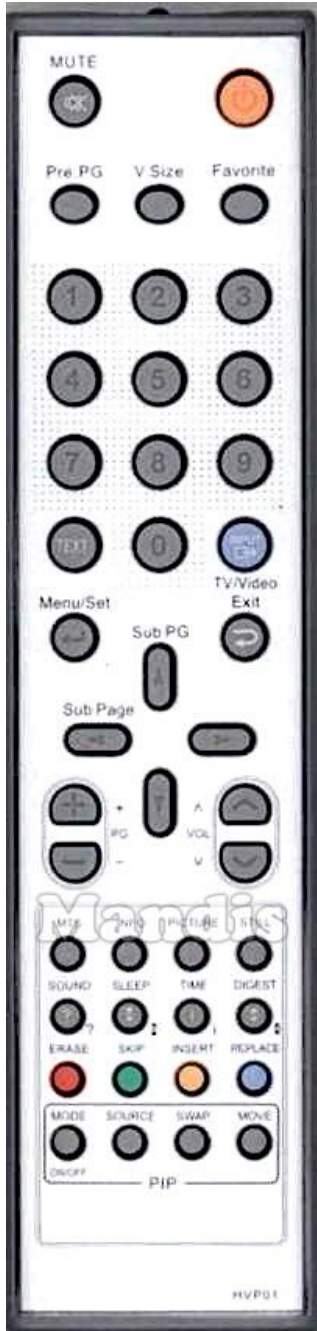

Original	Replacement
 Power	 Power
 Mute	 Mute
 Pre Pg	 Pre Ch
 V.Size	 Eject
 Favourite	 Shift + Pre Ch
 1	 1
 2	 2
 3	 3
 4	 4
 5	 5
 6	 6
 7	 7
 8	 8
 9	 9
 0	 0
 Text	 Text
 Input / TV/Video	 TV/R

Original	Replacement
 Menu / Set	 Menu
 Menu / Set	 Ok
 Exit	 Exit
 Up	 Up
 Left	 Left
 Right	 Right
 Down	 Down
 PG+	 Ch +
 PG-	 Ch -
 Vol+	 Vol +
 Vol-	 Vol -
 MTS	 Media
 PG Info	 Info
 Picture	 Format
 Still	 Pause
 Sound	 Dual
 Sleep	 Sleep

	Original	Replacement		Original	Replacement
	Time	AV			
	Bright	Options			
	Red / Erase	Red			
	Green / Skip	Green			
	Yellow / Insert	Yellow			
	Blue / Replace	Blue			
	PIP On/Off	+  Shift + Red			
	PIP Source	+  Shift + Green			
	PIP Swap	+  Shift + Yellow			
	PIP Move	+  Shift + Blue			