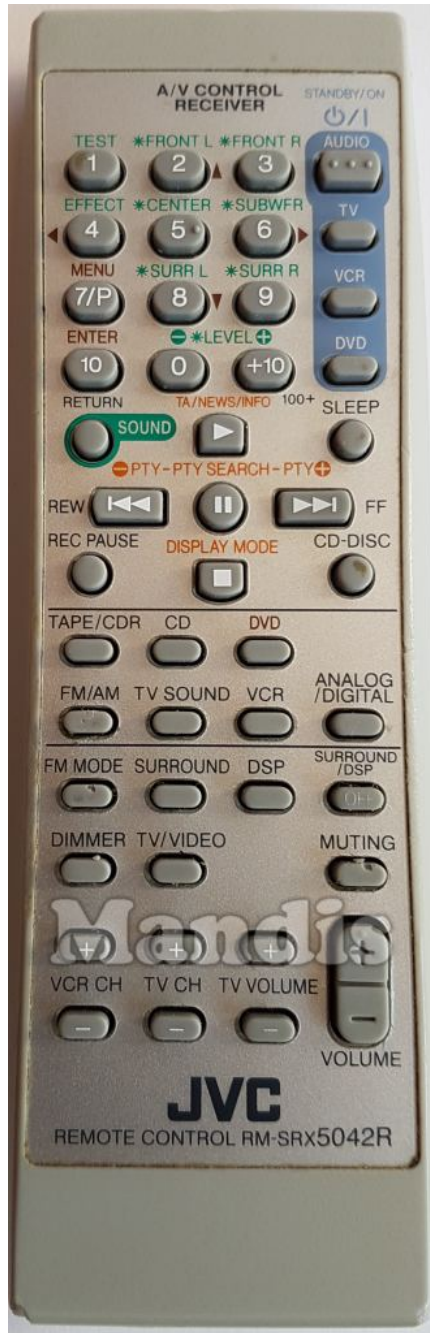

Original	Replacement
Up	Up
Left	Left
Right	Right
Menu	Menu / Home
Down	Down
Enter	OK
Play/TA/News/Info	Shift + Play /
Play VCR	Play / Slow
I<</PTY-	Shift + I<< / Preset-
I<< VCR	I<< / Preset-
Pause/PTY Search	Shift + Pause / Step /
Pause VCR	Pause / Step / Freeze
>>I/PTY+	Shift + >>I / Preset+
>>I VCR	>>I / Preset+
Rec Pause VCR	Rec / Rec Mode
Stop/Display	Stop / Hold
Stop VCR	Shift + Stop / Hold

Original	Replacement