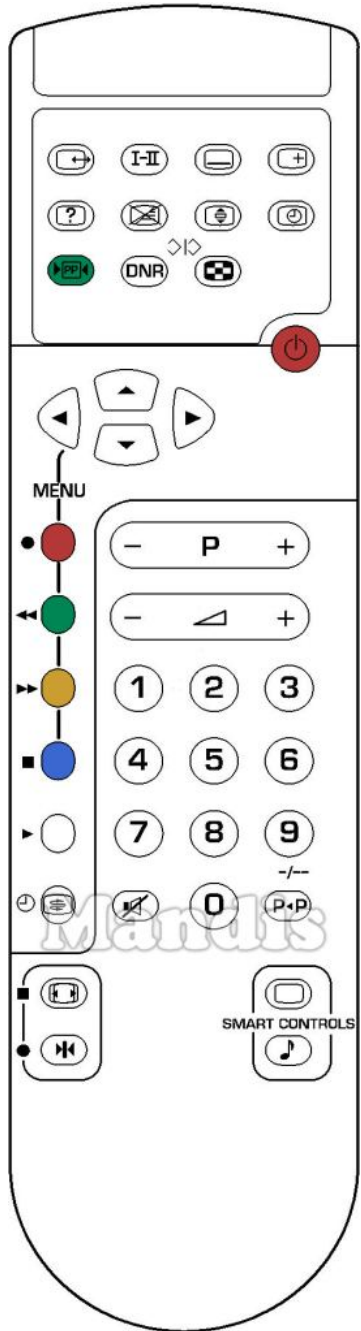

Original	Replacement	Original	Replacement
 Power	 Power	 Red / Menu	 Red
 ><>	 Shift + Menu	 Red / Menu	 Shift + Format
 Source	 AV	 Green / Menu	 Green
 I - II	 Dual	 Green / Menu	 Shift + Dual
 Subtitles	 Subt	 Yellow / Other	 Yellow
 [ i+ ]	 Info	 Yellow / Other	 Menu
 [ ? ]	 D. Menu	 Blue / OK	 Blue
 Mix	 TV/R	 Blue / OK	 Ok
 Zoom	 Eject	 Special Audio	 Shift + Subt
 Time	 Shift + AV	 Text	 Text
 [ PP ]	 Back	 P -	 Ch -
 DNR	 Options	 P +	 Ch +
 Mosaic	 Guide	 Vol -	 Vol -
 Up	 Up	 Vol +	 Vol +
 Down	 Down	 1	 1
 Right	 Right	 2	 2
 Left	 Left	 3	 3

	Original	Replacement	Original	Replacement
	4			
	5			
	6			
	7			
	8			
	9			
	0			
	Mute			
	P < P			
	Format			
	Freeze			
	Smart Controls Picture			
	Smart Controls Audio			

Original	Replacement	Original	Replacement
	Power		Power
	Time		Stop
	Zoom		Play
	Mix		Timer
	Mix		Ch -
	[?]		Ch +
	[i+]		1
	Freeze/Rec		2
	Format/Stop		3
	Source		4
	I-II		5
	Up		6
	Down		7
	Right		8
	Left		9
	Rec		0
	<<		<<
	>>		>>
			-/--
			Guide