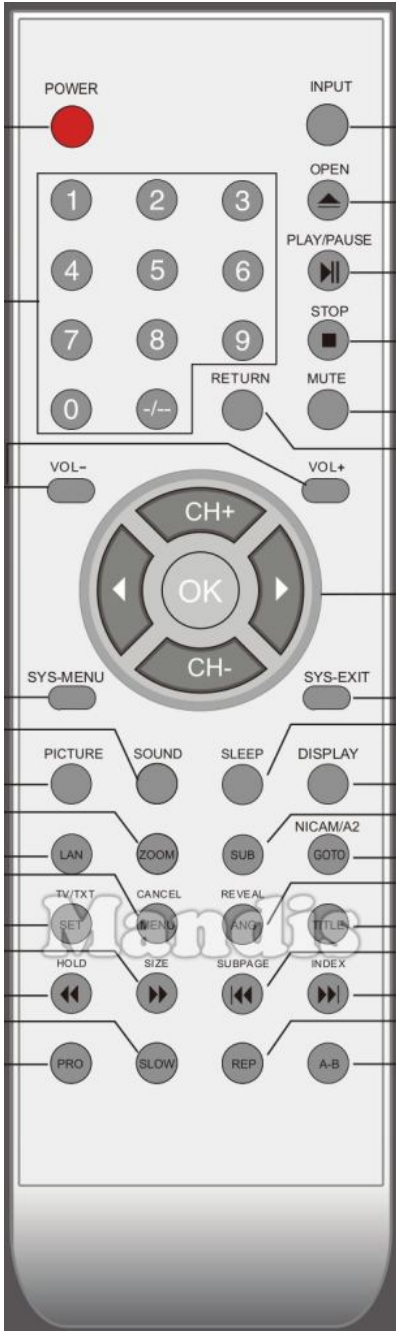

Original	Replacement
Power	Power
Input	AV
1	1
2	2
3	3
Open	Eject
4	4
5	5
6	6
Play	Play
Pause	Pause
7	7
8	8
9	9
Stop	Stop
0	0
-/--	Guide

Original	Replacement
Return	Back
Mute	Mute
Vol-	Vol -
Vol+	Vol +
CH+	Ch +
Up	Up
Left	Left
OK	Ok
Right	Right
Sys Menu	Menu
CH-	Ch -
Down	Down
Sys Exit	Exit
Picture	Format
Sound	Dual
Sleep	Sleep
Display	Info

Original	Replacement	Original	Replacement
LAN	+ Shift + Dual		
Zoom	+ Shift + Eject		
SUB	Subt		
GOTO /	Smart		
SET / TV/TXT	Options		
Menu / Cancel	D. Menu		
Ang / Reveal	3D		
Title	List		
<< / Hold	<<		
>> / Size	>>		
I<< / Subpage	I<<		
>>I / Index	>>I		
Red / Pro	Red		
Green / Slow	Green		
Yellow / Rep	Yellow		
Blue / A-B	Blue		