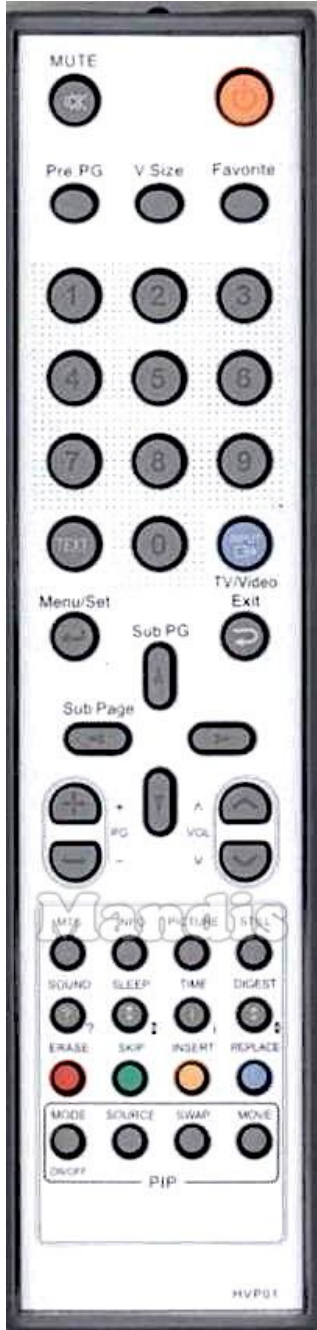

Original	Replacement
 Power	 Power
 Mute	 Mute
 Pre Pg	 Pre Ch
 V.Size	 Eject
 Favourite	 Shift + Pre Ch
 1	 1
 2	 2
 3	 3
 4	 4
 5	 5
 6	 6
 7	 7
 8	 8
 9	 9
 0	 0
 Text	 Text
 Input / TV/Video	 TV/R

Original	Replacement
 Menu / Set	 Menu
 Menu / Set	 Ok
 Exit	 Exit
 Up	 Up
 Left	 Left
 Right	 Right
 Down	 Down
 PG+	 Ch +
 PG-	 Ch -
 Vol+	 Vol +
 Vol-	 Vol -
 MTS	 Media
 PG Info	 Info
 Picture	 Format
 Still	 Pause
 Sound	 Dual
 Sleep	 Sleep

	Original	Replacement		Original	Replacement
	Time	 AV			
	Bright	 OPT			
	Red / Erase	 A			
	Green / Skip	 B			
	Yellow / Insert	 C			
	Blue / Replace	 D			
	PIP On/Off	 SHIFT + A			
	PIP Source	 SHIFT + B			
	PIP Swap	 SHIFT + C			
	PIP Move	 SHIFT + D			