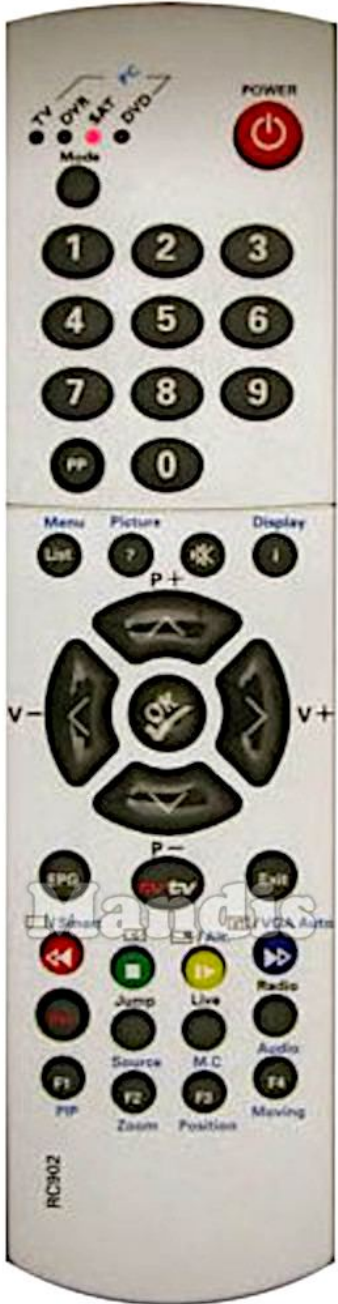

Original	Replacement	Original	Replacement
Jump / Source	AV		
Live / MC	Media		
Radio / Audio	Shift + TV/R		
F1 / PIP	Shift + 1		
F2 / Zoom	Shift + 2		
F2 / Zoom	Eject		
F3 / Positioning	Shift + 3		
F4 / Moving	Shift + 4