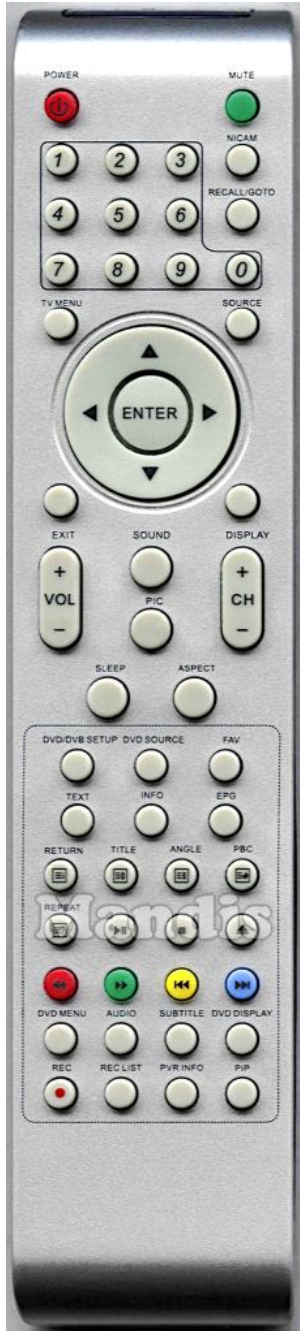

| Original   | Replacement   |
|--|---|
|  Power        |  Power                     |
|  Mute         |  Mute / Dimmer             |
|  1            |  1                         |
|  2            |  2                         |
|  3            |  3                         |
|  Nicam        |  Shift + Audio / Lang I/II |
|  4            |  4                         |
|  5            |  5                         |
|  6            |  6                         |
|  Recall/Goto  |  Back / Return             |
|  Recall/Goto |  Shift + Text /           |
|  7          |  7                       |
|  8          |  8                       |
|  9          |  9                       |
|  0          |  0                       |
|  TV Menu    |  Menu / Home             |
|  Up         |  Up                      |

| Original  | Replacement  |
|---|--|
|  Source          |  AV / Input / RDS           |
|  Left            |  Left                       |
|  Enter           |  OK                         |
|  Right           |  Right                      |
|  Exit            |  Exit / Cancel / Clear      |
|  Down            |  Down                       |
|  Display         |  Display / Media            |
|  Vol+            |  Vol+                       |
|  Sound           |  Sound / Title              |
|  CH+             |  CH+ / Page+                |
|  Vol-           |  Vol-                      |
|  Pic           |  Picture / Format         |
|  CH-           |  CH- / Page-              |
|  Sleep         |  Sleep / Timer            |
|  Aspect        |  Shift + Picture / Format |
|  DVD/DVB Setup |  Setup / OPT /            |
|  DVD Source    |  Shift + AV / Input / RDS |