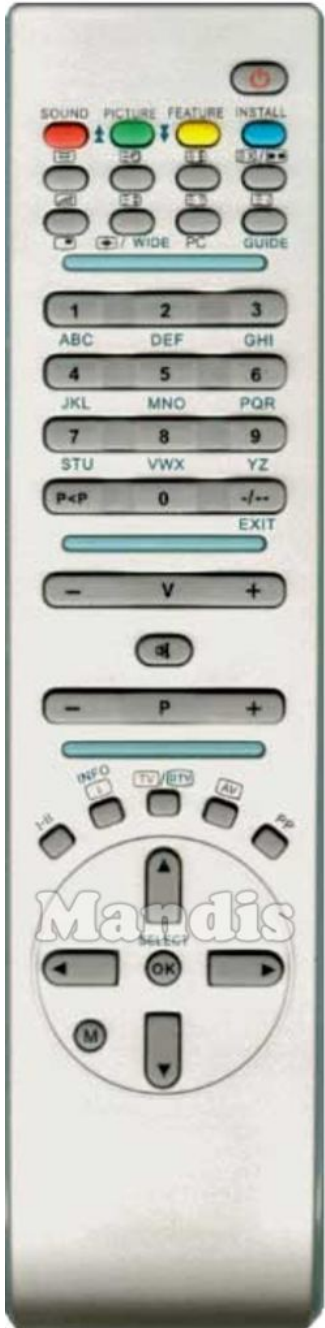

Original	Replacement	Original	Replacement
 Power	 Power	 5	 5
 Red/Sound ↑	 Red	 6	 6
 Green/Picture/↓	 Green	 7	 7
 Yellow/Feature	 Yellow	 8	 8
 Blue/Install	 Blue	 9	 9
 [=]	 REPEAT TEXT Text	 0	 0
 [=0]	 SETTINGS OPT Options	 P<P	 FAV PRE-CH Pre Ch
 [=+]	 AD SUBT Subt	 -/--	 SHIFT + -/-- Shift + Guide
 [=x]/[· ·]	 PICTURE FORMAT Format	 v +	 + VOL Vol +
 [ /≡]/[ *]	 RETURN BACK Back	 - v	 VOL - Vol -
 [+](≡♦)/Wide	 ECO 3D 3D	 MUTE	 MUTE Mute
 [=?]/PC	 HOME SMART Smart	 P +	 + CH Ch +
 [=i]/Guide	 -/-- GUIDE Guide	 - P	 CH - Ch -
 1	 1	 I-II	 SOUND DUAL Dual
 2	 2	 INFO [i]	 DISPLAY INFO Info
 3	 3	 TV/DTV	 SEARCH TV/R TV/R
 4	 4	 AV	 TIMER AV AV

Original		Replacement		Original	Replacement
	PP		Media		
	Up		Up		
	Down		Down		
	Right		Right		
	Left		Left		
	OK/Select		Ok		
	M		Menu		