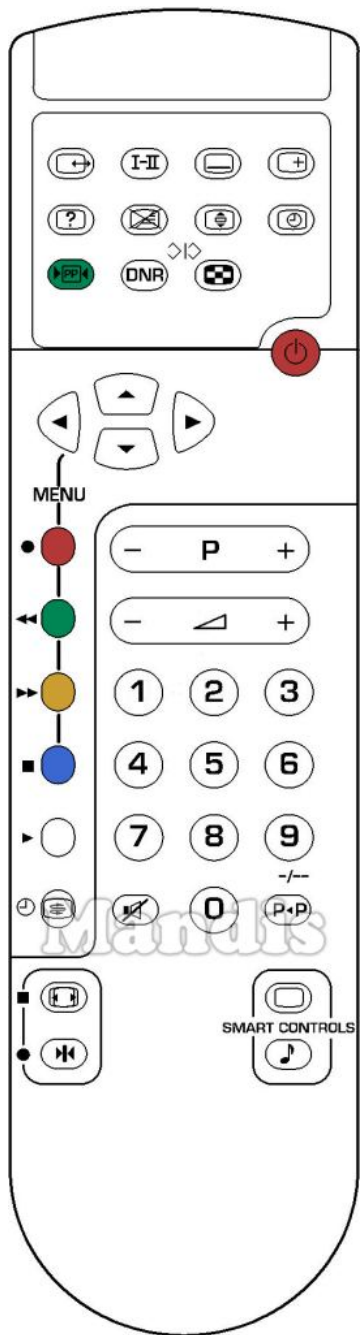

| Original | Replacement | Original | Replacement |
|---|--|--|--|
|  Power |  Power |  Red / Menu |  Red |
|  ><> |  Shift + Menu |  Red / Menu |  Shift + Format |
|  Source |  AV |  Green / Menu |  Green |
|  I - II |  Dual |  Green / Menu |  Shift + Dual |
|  Subtitles |  Subt |  Yellow / Other |  Yellow |
|  [i+] |  Info |  Yellow / Other |  Menu |
|  [?] |  D. Menu |  Blue / OK |  Blue |
|  Mix |  TV/R |  Blue / OK |  Ok |
|  Zoom |  Eject |  Special Audio |  Shift + Subt |
|  Time |  Shift + AV |  Text |  Text |
|  [PP] |  Back |  P - |  Ch - |
|  DNR |  Options |  P + |  Ch + |
|  Mosaic |  Guide |  Vol - |  Vol - |
|  Up |  Up |  Vol + |  Vol + |
|  Down |  Down |  1 |  1 |
|  Right |  Right |  2 |  2 |
|  Left |  Left |  3 |  3 |

| | Original | Replacement | Original | Replacement |
|--|---------------------------|-------------|----------|-------------|
| | 4 | | | |
| | 5 | | | |
| | 6 | | | |
| | 7 | | | |
| | 8 | | | |
| | 9 | | | |
| | 0 | | | |
| | Mute | | | |
| | P < P | | | |
| | Format | | | |
| | Freeze | | | |
| | Smart Controls Picture | | | |
| | Smart Controls Audio | | | |
| | | | | |
| | | | | |
| | | | | |
| | | | | |
| | | | | |
| | | | | |

| Original | | Replacement | | Original | | Replacement | |
|----------|-------------|-------------|--------------|----------|-------|-------------|------------|
| | Power | | Power | | Stop | | Stop |
| | Time | | TV/R | | Play | | Play |
| | Zoom | | 3D | | Timer | | Shift + AV |
| | Mix | | Text | | P- | | Ch - |
| | [?] | | Shift + Info | | P + | | Ch + |
| | [i+] | | Info | | 1 | | 1 |
| | Freeze/Rec | | Pause | | 2 | | 2 |
| | Format/Stop | | Format | | 3 | | 3 |
| | Source | | AV | | 4 | | 4 |
| | I-II | | Dual | | 5 | | 5 |
| | Up | | Up | | 6 | | 6 |
| | Down | | Down | | 7 | | 7 |
| | Right | | Right | | 8 | | 8 |
| | Left | | Left | | 9 | | 9 |
| | Rec | | Rec | | 0 | | 0 |
| | << | | << | | -/- | | Guide |
| | >> | | >> | | -/- | | |