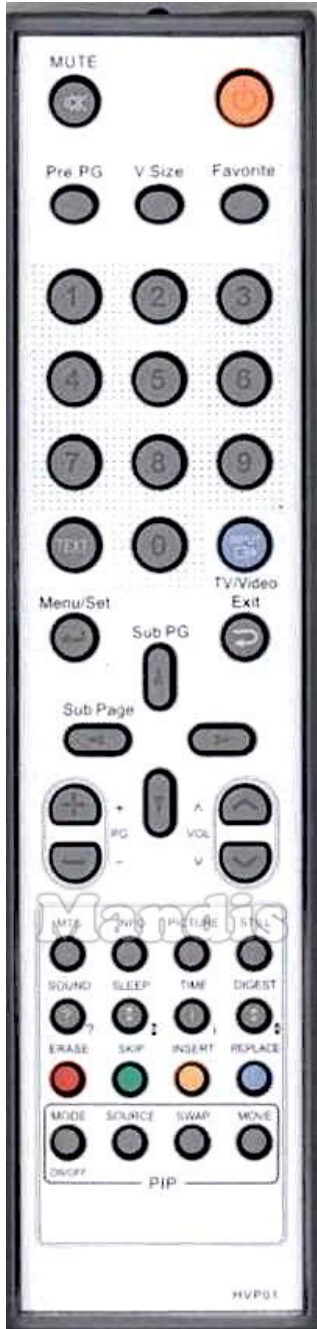

Original	Replacement
 Power	 Power
 Mute	 Mute
 Pre Pg	 Pre Ch
 V.Size	 Eject
 Favourite	 Shift + Pre Ch
 1	 1
 2	 2
 3	 3
 4	 4
 5	 5
 6	 6
 7	 7
 8	 8
 9	 9
 0	 0
 Text	 Text
 Input / TV/Video	 TV/R

Original	Replacement
 Menu / Set	 Menu
 Menu / Set	 Ok
 Exit	 Exit
 Up	 Up
 Left	 Left
 Right	 Right
 Down	 Down
 PG+	 Ch +
 PG-	 Ch -
 Vol+	 Vol +
 Vol-	 Vol -
 MTS	 Media
 PG Info	 Info
 Picture	 Format
 Still	 Pause
 Sound	 Dual
 Sleep	 Sleep

	Original		Replacement	
	Time		AV	
	Bright		Options	
	Red / Erase		Red	
	Green / Skip		Green	
	Yellow / Insert		Yellow	
	Blue / Replace		Blue	
	PIP On/Off		Shift + Red	
	PIP Source		Shift + Green	
	PIP Swap		Shift + Yellow	
	PIP Move		Shift + Blue	