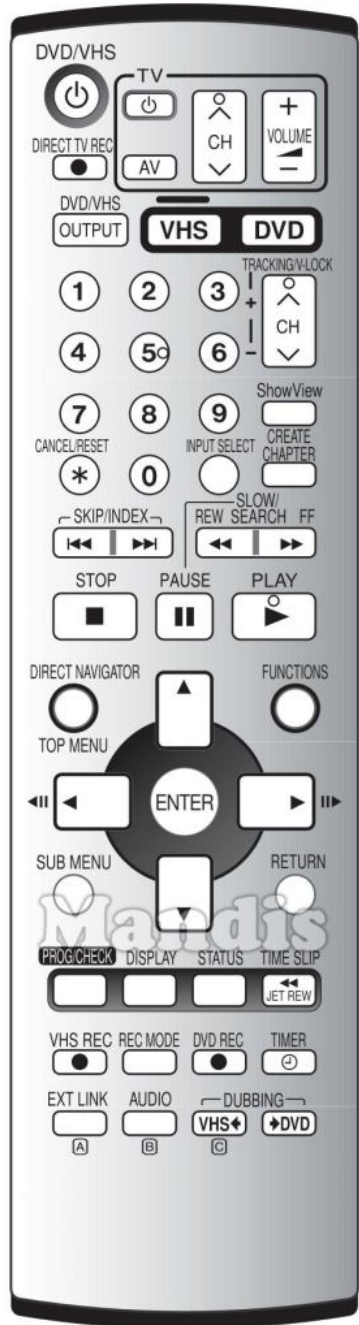

Original	Sustituto	Original	Sustituto
VHS/DVD Power	Power	Create Chapter	TV/R
Direct TV Rec	Subt	I<< Skip	I<<
VHS/DVD	Smart	Skip >>I	>>I
1	1	REW / << Slow/Search	<<
2	2	FF / Slow/Search	>>
3	3	Stop	Stop
4	4	Pause	Pause
5	5	Play	Play
6	6	Direct Navigator / Top Menu	D. Menu
7	7	Functions	List
8	8	Up	Up
9	9	Left	Left
0	0	Enter	Ok
Cancel / Reset	Exit	Right	Right
Input Select	Guide	Down	Down
CH+ / Tracking/V-Lock+	Ch +	Sub Menu	Menu
CH- / Tracking/V-Lock-	Ch -	Return	Back

Original	Sustituto	Original	Sustituto
Prog / Check	Sleep		
Display	Info		
Status	Media		
Time Slip	Vol +		
Timer	AV		
Ext Link	3D		
Audio / B	Dual		
Dubbing	Blue		

	Original	Sustituto	Original	Sustituto
	Power			
	AV			
	Volume+			
	Volume-			
	CH+			
	CH-			

Original	Sustituto	Original	Sustituto
 VHS/DVD Power	 Power	 ShowView	 Media
 Direct TV Rec	 Subt	 I<< Index	 I<<
 VHS/DVD	 Smart	 Index >>I	 >>I
 1	 1	 REW	 <<
 2	 2	 FF	 >>
 3	 3	 Stop	 Stop
 4	 4	 Pause	 Pause
 5	 5	 Play	 Play
 6	 6	 Up	 Up
 7	 7	 Left	 Left
 8	 8	 Enter	 Ok
 9	 9	 Right	 Right
 0	 0	 Down	 Down
 Cancel / Reset	 Exit	 Return	 Back
 Input Select	 AV	 Prog/Check	 Sleep
 CH+ / Tracking/V-Lock+	 Ch +	 Display	 Info
 CH- / Tracking/V-Lock-	 Ch -	 Jet Rew	 Shift + <<