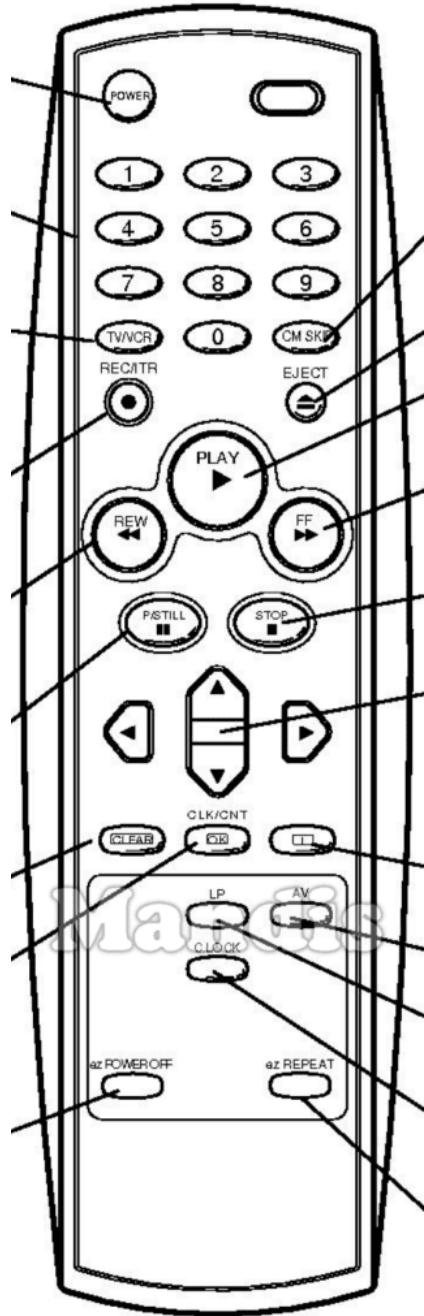

Original	Sustituto
 Power	 Power
 1	 1
 2	 2
 3	 3
 4	 4
 5	 5
 6	 6
 7	 7
 8	 8
 9	 9
 TV/VCR	 Smart / List
 0	 0
 CM-Skip	 Display / Media
 REC / ITR	 Rec / Rec Mode
 Eject	 Eject / Surround
 Play	 Play / Slow
 << REW	 << / Tune-

Original	Sustituto	
Auto/Track		D.Menu / Top
T.Set/Clock		Setup / OPT /
Video/Go-To		Text / Goto
Input Source		AV / Input / RDS
Menu		Menu / Home
Menu Up		Up
Menu Left		Left
OK Enter		OK
Menu Right		Right
Exit		Exit / Cancel / Clear
Menu Down		Down
Slow/Dpss+		Vol+
VCR/TV		Smart / List
Tracking+		CH+ / Page+
Slow/Dpss-		Vol-
Display		Display / Media
Tracking-		CH- / Page-

Original	Sustituto	
On/Off		Power
Audio Out		Mute / Dimmer
Play		Play / Slow
Pause		Pause / Step / Freeze
Stop		Stop / Hold
Record		Rec / Rec Mode
Rewind		<< / Tune-
F.Forward		>> / Tune+
Prev.		I<< / Preset-
Next		>>I / Preset+
Audio Dub		Sound / Title
Audio		Audio / Lang I/II
Rec/Mode		Subtitle / EQ
Eject/Reverse		Eject / Surround
Mon/TV		Picture / Format
Sp/Lp/Speed		Zoom / Size
Timer/Record		Sleep / Timer

Original	Sustituto	
Progr/C/CH		TV/Radio /
Auto/Track		D.Menu / Top
T.Set/Clock		Setup / OPT /
Video/Go-To		Text / Goto
Input Source		AV / Input / RDS
Menu		Menu / Home
Menu Up		Up
Show View		Info / Angle
Menu Left		Left
OK Enter		OK
Menu Right		Right
Exit		Exit / Cancel / Clear
Menu Down		Down
F.Adv		Back / Return
Slow/Dpss+		Vol+
VCR/TV		Smart / List
Chan+		CH+ / Page+