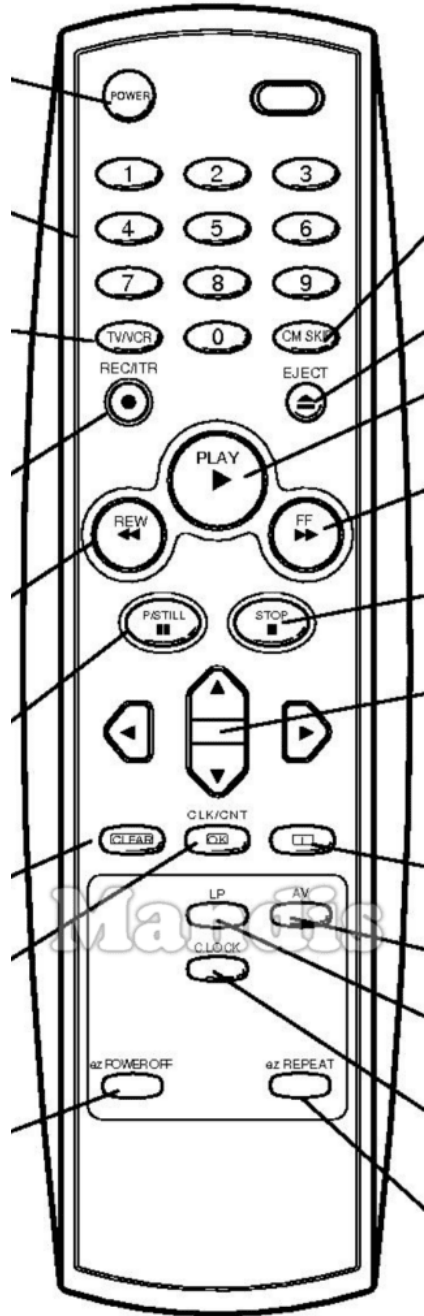

Original	Sustituto
 Power	 Power
 1	 1
 2	 2
 3	 3
 4	 4
 5	 5
 6	 6
 7	 7
 8	 8
 9	 9
 TV/VCR	 Smart / List
 0	 0
 CM-Skip	 Display / Media
 REC / ITR	 Rec / Rec Mode
 Eject	 Eject / Surround
 Play	 Play / Slow
 << REW	 << / Tune-

Original	Sustituto
 << REW	 I<< / Preset-
 >> F FWD	 >> / Tune+
 >> F FWD	 >>I / Preset+
 Pause/Still	 Pause / Step / Freeze
 Stop	 Stop / Hold
 Left	 Left
 Up	 Up
 Right	 Right
 Down	 Down
 Clear	 Exit / Cancel / Clear
 OK / CLK / CNT	 OK
 i	 Info / Angle
 LP	 Text / Goto
 AV	 AV / Input / RDS
 C.Lock	 TV/Radio /

Original	Sustituto	
On/Off		Power
Audio Out		Mute / Dimmer
Play		Play / Slow
Pause		Pause / Step / Freeze
Stop		Stop / Hold
Record		Rec / Rec Mode
Rewind		<< / Tune-
F.Forward		>> / Tune+
Prev.		I<< / Preset-
Next		>>I / Preset+
F.Adv		Sound / Title
Audio		Audio / Lang I/II
Case Tape		Eject / Surround
Mon/TV		Picture / Format
Sp/Lp/Speed		Zoom / Size
Timer/Sleep		Sleep / Timer
Progr/C/CH		TV/Radio /

Original	Sustituto	
Auto/Track		D.Menu / Top
T.Set/Clock		Setup / OPT /
Video/Go-To		Text / Goto
Input Source		AV / Input / RDS
Menu		Menu / Home
Menu Up		Up
Menu Left		Left
OK Enter		OK
Menu Right		Right
Exit		Exit / Cancel / Clear
Menu Down		Down
Slow/Dpss+		Vol+
VCR/TV		Smart / List
Tracking+		CH+ / Page+
Slow/Dpss-		Vol-
Display		Display / Media
Tracking-		CH- / Page-