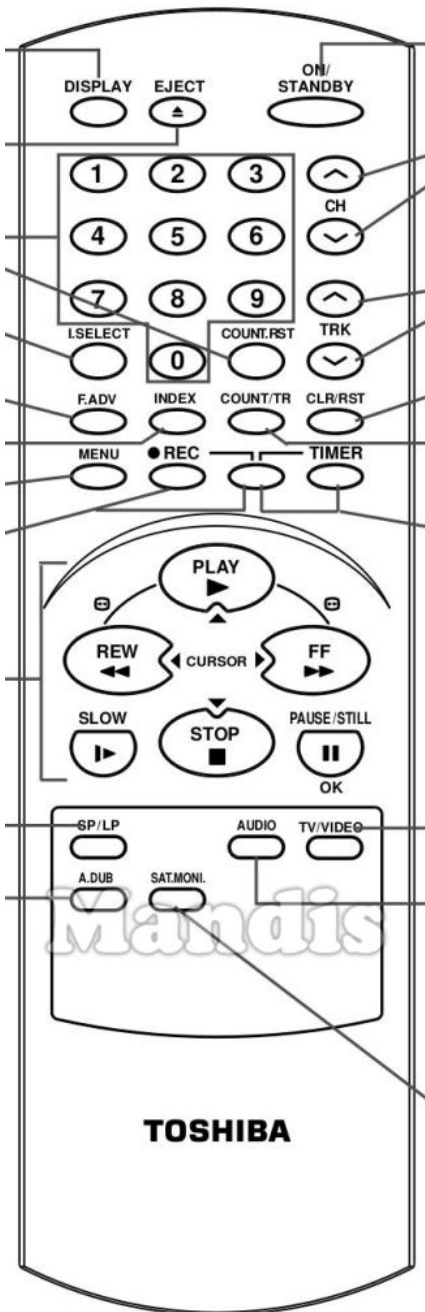

Original	Sustituto
	Display / Media
	Eject / Surround
	Power
	1
	2
	3
	CH+ / Page+
	4
	5
	6
	CH- / Page-
	7
	8
	9
	Vol+
	Smart / List
	0

Original	Sustituto
	Back / Return
	Vol-
	>>I / Preset+
	Down
	Up
	Text / Goto
	Exit / Cancel / Clear
	Menu / Home
	Rec / Rec Mode
	Sleep / Timer
	Play / Slow
	<< / Tune-
	>> / Tune+
	Shift + Play /
	Stop / Hold
	Pause / Step / Freeze
	Picture / Format