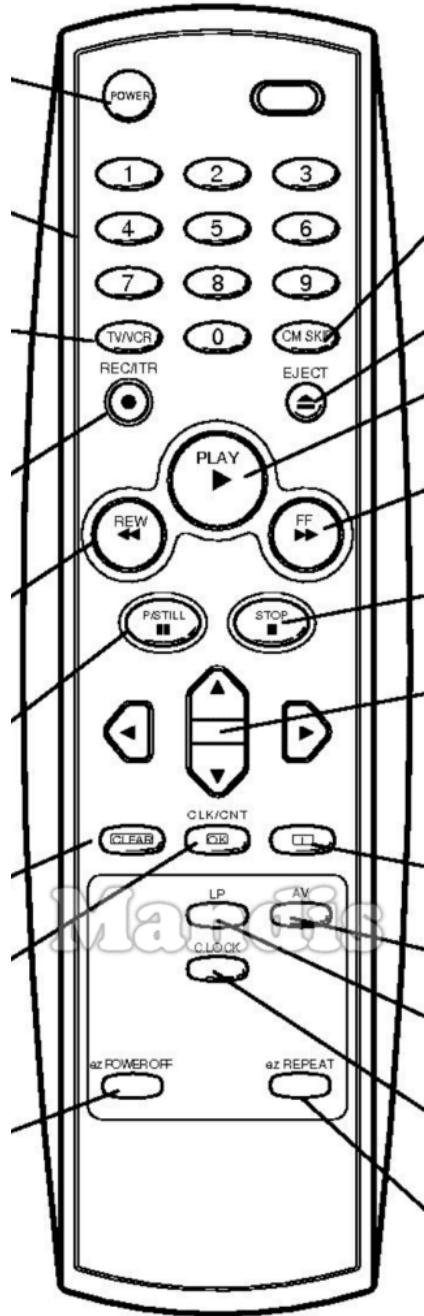

Original	Sustituto	
On/Off		Power
Audio Out		Mute / Dimmer
Play		Play / Slow
Pause		Pause / Step / Freeze
Stop		Stop / Hold
Record		Rec / Rec Mode
Rewind		<< / Tune-
F.Forward		>> / Tune+
Prev.		I<< / Preset-
Next		>>I / Preset+
Audio Dub		Sound / Title
Audio		Audio / Lang I/II
Rec/Mode		Subtitle / EQ
Eject/Reverse		Eject / Surround
Mon/TV		Picture / Format
Sp/Lp/Speed		Zoom / Size
Timer/Record		Sleep / Timer

Original	Sustituto	
Progr/C/CH		TV/Radio /
Auto/Track		D.Menu / Top
T.Set/Clock		Setup / OPT /
Video/Go-To		Text / Goto
Input Source		AV / Input / RDS
Menu		Menu / Home
Menu Up		Up
Show View		Info / Angle
Menu Left		Left
OK Enter		OK
Menu Right		Right
Exit		Exit / Cancel / Clear
Menu Down		Down
F.Adv		Back / Return
Slow/Dpss+		Vol+
VCR/TV		Smart / List
Chan+		CH+ / Page+