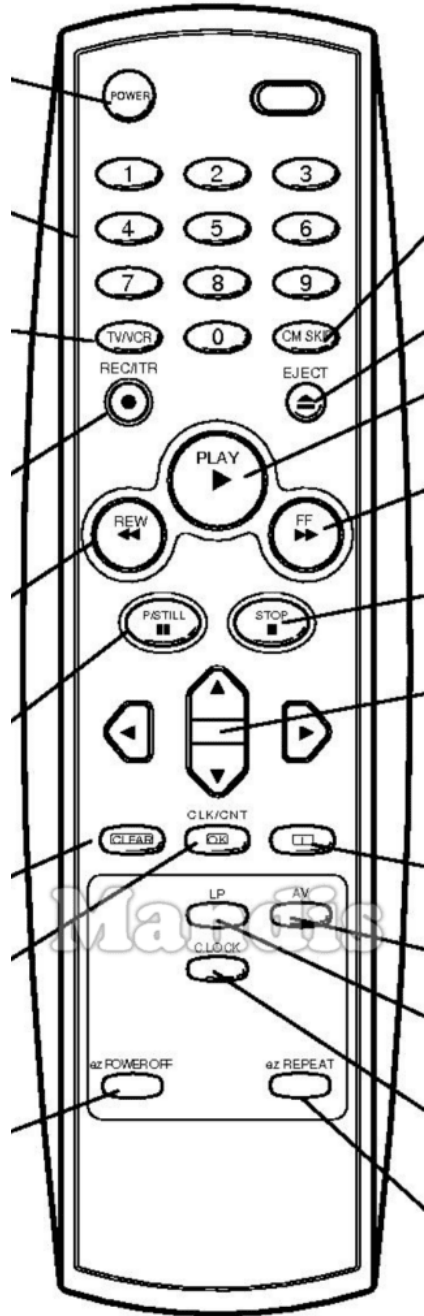

Original	Sustituto
 Power	 Power
 1	 1
 2	 2
 3	 3
 4	 4
 5	 5
 6	 6
 7	 7
 8	 8
 9	 9
 TV/VCR	 Smart / List
 0	 0
 CM-Skip	 Display / Media
 REC / ITR	 Rec / Rec Mode
 Eject	 Eject / Surround
 Play	 Play / Slow
 << REW	 << / Tune-

Original	Sustituto	
Auto/Track		D.Menu / Top
T.Set/Clock		Setup / OPT /
Video/Go-To		Text / Goto
Input Source		AV / Input / RDS
Menu		Menu / Home
Menu Up		Up
Menu Left		Left
OK Enter		OK
Menu Right		Right
Exit		Exit / Cancel / Clear
Menu Down		Down
Slow/Dpss+		Vol+
VCR/TV		Smart / List
Tracking+		CH+ / Page+
Slow/Dpss-		Vol-
Display		Display / Media
Tracking-		CH- / Page-

Original	Sustituto	Original	Sustituto

Original	Sustituto	
On/Off		Power
Audio Out		Mute / Dimmer
Play		Play / Slow
Pause		Pause / Step / Freeze
Stop		Stop / Hold
Record		Rec / Rec Mode
Rewind		<< / Tune-
F.Forward		>> / Tune+
Prev.		I<< / Preset-
Next		>>I / Preset+
Audio Dub		Sound / Title
Audio		Audio / Lang I/II
Rec/Mode		Subtitle / EQ
Eject/Reverse		Eject / Surround
Mon/TV		Picture / Format
Sp/Lp/Speed		Zoom / Size
Timer/Record		Sleep / Timer

Original	Sustituto	
Progr/C/CH		TV/Radio /
Auto/Track		D.Menu / Top
T.Set/Clock		Setup / OPT /
Video/Go-To		Text / Goto
Input Source		AV / Input / RDS
Menu		Menu / Home
Menu Up		Up
Show View		Info / Angle
Menu Left		Left
OK Enter		OK
Menu Right		Right
Exit		Exit / Cancel / Clear
Menu Down		Down
F.Adv		Back / Return
Slow/Dpss+		Vol+
VCR/TV		Smart / List
Chan+		CH+ / Page+