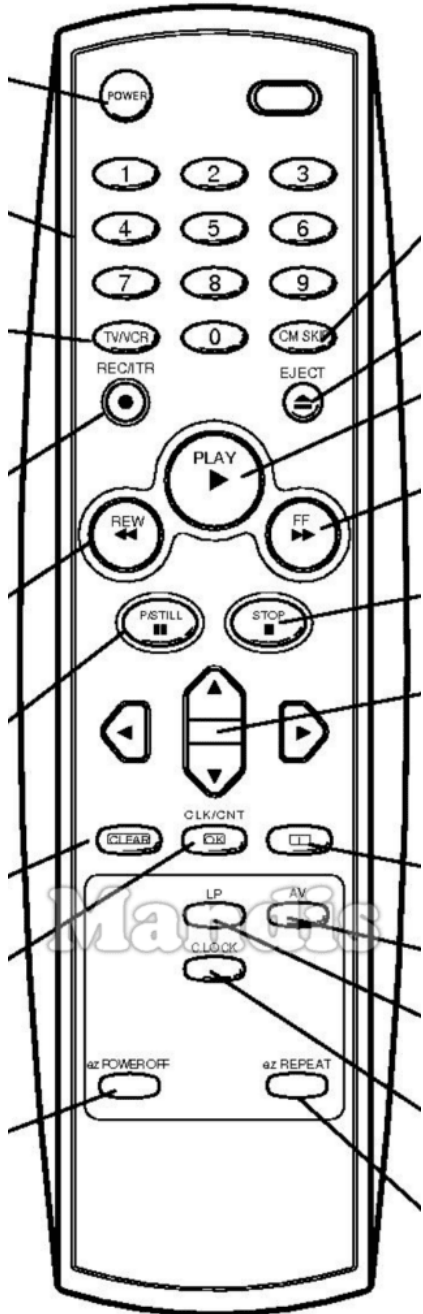

Original	Sustituto
 Power	 Power
 1	 1
 2	 2
 3	 3
 4	 4
 5	 5
 6	 6
 7	 7
 8	 8
 9	 9
 TV/VCR	 Smart / List
 0	 0
 CM-Skip	 Display / Media
 REC / ITR	 Rec / Rec Mode
 Eject	 Eject / Surround
 Play	 Play / Slow
 << REW	 << / Tune-

Original	Sustituto
 << REW	 I<< / Preset-
 >> F FWD	 >> / Tune+
 >> F FWD	 >>I / Preset+
 Pause/Still	 Pause / Step / Freeze
 Stop	 Stop / Hold
 Left	 Left
 Up	 Up
 Right	 Right
 Down	 Down
 Clear	 Exit / Cancel / Clear
 OK / CLK / CNT	 OK
 i	 Info / Angle
 LP	 Text / Goto
 AV	 AV / Input / RDS
 C.Lock	 TV/Radio /

Original	Sustituto	
On/Off		Power
Audio Out		Mute / Dimmer
Play		Play / Slow
Pause		Pause / Step / Freeze
Stop		Stop / Hold
Record		Rec / Rec Mode
Rewind		<< / Tune-
F.Forward		>> / Tune+
Prev.		I<< / Preset-
Next		>>I / Preset+
F.Adv		Sound / Title
Audio		Audio / Lang I/II
Case Tape		Eject / Surround
Mon/TV		Picture / Format
Sp/Lp/Speed		Zoom / Size
Timer/Sleep		Sleep / Timer
Progr/C/CH		TV/Radio /

Original	Sustituto	
Auto/Track		D.Menu / Top
T.Set/Clock		Setup / OPT /
Video/Go-To		Text / Goto
Input Source		AV / Input / RDS
Menu		Menu / Home
Menu Up		Up
Menu Left		Left
OK Enter		OK
Menu Right		Right
Exit		Exit / Cancel / Clear
Menu Down		Down
Slow/Dpss+		Vol+
VCR/TV		Smart / List
Tracking+		CH+ / Page+
Slow/Dpss-		Vol-
Display		Display / Media
Tracking-		CH- / Page-