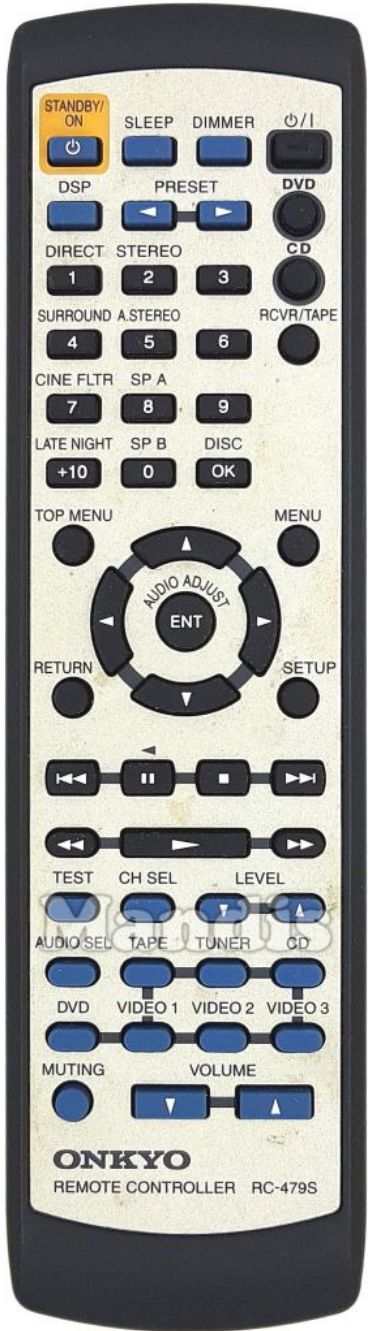

Original	Sustituto
 Standby/On	 Power
 Power CD	 Shift + Power
 Sleep	 Sleep
 Dimmer	 Media
 DSP	 Smart
 < Preset	 Left
 Preset >	 Right
 1	 1
 2	 2
 3	 3
 4	 4
 5	 5
 6	 6
 7	 7
 8	 8
 9	 9
 0//SP B	 0

Original	Sustituto
 +10	 Guide
 OK/Disc	 Ok
 I<<	 I<<
 Pause/<	 Pause
 Stop	 Stop
 >>I	 >>I
 <<	 <<
 Play	 Play
 >>	 >>
 Test	 Text
 CH Sel	 Options
 Level Down	 Ch -
 Level Up	 Ch +
 Audio Sel	 Dual
 Tape	 Subt
 Tuner	 TV/R
 CD	 Yellow

	Original	Sustituto		Original	Sustituto
DVD	DVD	D	Blue		
VIDEO 1	Video 1	A	Red		
VIDEO 2	Video 2	B	Green		
VIDEO 3	Video 3	FAV PRE-CH	Pre Ch		
VOLUME	Vol+	+ VOL	Vol +		
VOLUME	Vol-	VOL -	Vol -		
MUTING	Muting	MUTE	Mute		

	Original	Sustituto		Sustituto
	Direct		1	
	Stereo		2	
	Surround		4	
	A.Stereo		5	
	Cine FLTR		7	
	SP A		8	
	Late Night		Guide	
	SP B		0	
	Right		Right	
	Left		Left	
	ENT/Audio Adjust		Ok	
	Pause/<		Pause	
	Stop		Stop	
	<<		<<	
	Play		Play	
	>>		>>	
	Vol+		Vol +	