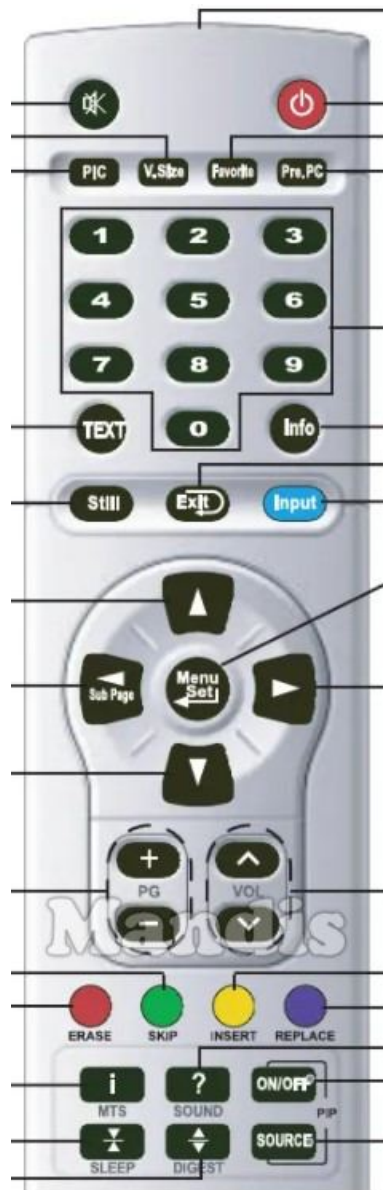

Original	Sustituto
 Power	 Power
 Mute	 Mute
 PIC	 Format
 V.Size	 3D
 Favorite	 Pre Ch
 Pre. PG	 Back
 1	 1
 2	 2
 3	 3
 4	 4
 5	 5
 6	 6
 7	 7
 8	 8
 9	 9
 0	 0
 Text	 Text

Original	Sustituto
 Info	 Info
 Still	 Pause
 Exit	 Exit
 Input	 AV
 Up	 Up
 Left / Sub. Page	 Left
 Enter / Menu Set	 Ok
 Right	 Right
 Down	 Down
 PG+	 Ch +
 PG-	 Ch -
 Vol+	 Vol +
 Vol-	 Vol -
 Red / Erase	 Red
 Green / Skip	 Green
 Yellow / Insert	 Yellow
 Blue / Replace	 Blue

Original		Sustituto		Original		Sustituto	
	i / MTS		D. Menu				
	Sleep		Sleep				
	? / Sound		Dual				
	Digest		Menu				
	PIP On/Off		Smart				
	PIP Source		Media				