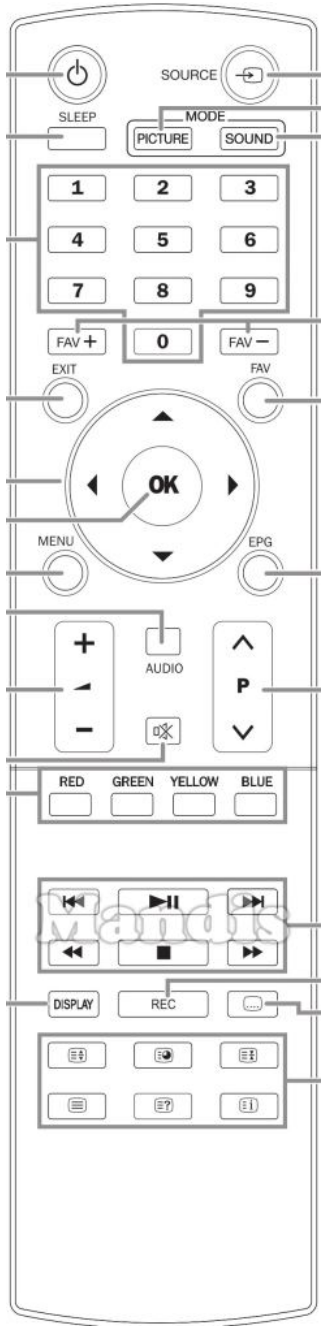

Original	Rechange
 Power	 Power
 Source	 AV / Input / RDS
 Sleep	 Sleep / Timer
 Picture Mode	 Picture / Format
 Sound Mode	 Sound / Title
 1	 1
 2	 2
 3	 3
 4	 4
 5	 5
 6	 6
 7	 7
 8	 8
 9	 9
 FAV+	 Shift + Up
 0	 0
 FAV-	 Shift + Down

Original	Rechange
 Exit	 Exit / Cancel / Clear
 Up	 Up
 FAV	 Fav / Marker / PC
 Left	 Left
 OK	 OK
 Right	 Right
 Menu	 Menu / Home
 Down	 Down
 EPG	 Guide / EPG / -/--
 Vol+	 Vol+
 Audio	 Audio / Lang I/II
 P+	 CH+ / Page+
 Vol-	 Vol-
 Mute	 Mute / Dimmer
 P-	 CH- / Page-
 Red	 Red / Netflix / Search
 Green	 Green / APP / Repeat

	Original	Recharge
	Yellow	Yellow / YouTube / Repeat
	Blue	Blue / Prime Video / Random
	I<<	I<< / Preset-
	Pause	Pause / Step / Freeze
	Play	Play / Slow
	>>I	>>I / Preset+
	<<	<< / Tune-
	Stop	Stop / Hold
	>>	>> / Tune+
	Display	Display / Media
	Rec	Rec / Rec Mode
	[...]	Subtitle / EQ
	[≡◆]	Zoom / Size
	[≡○]	Eject / Surround
	[≡+]	+ Shift + Stop /
	[≡]	Text / Goto
	[≡?]	Info / Angle

	Original	Recharge
	[≡i]	Smart / List