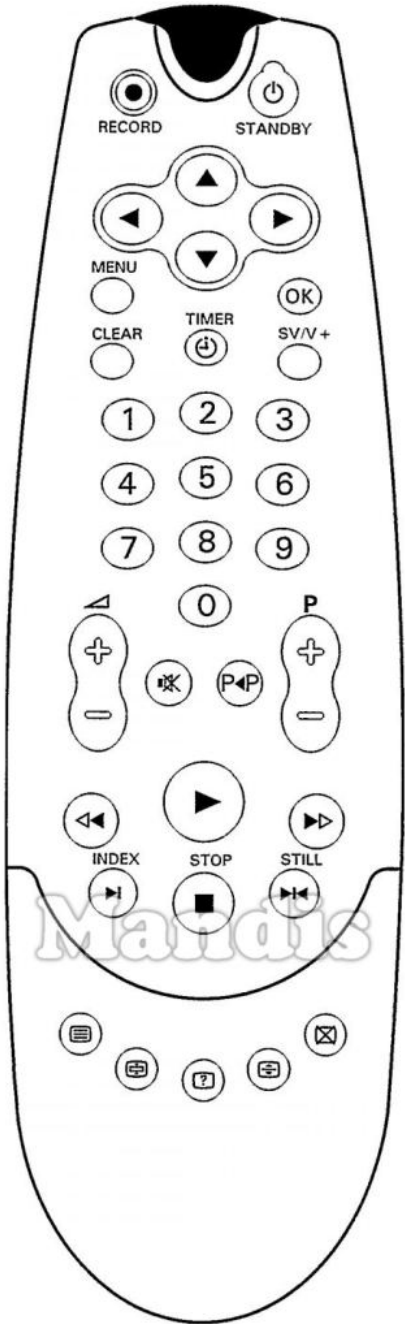

Original		Rechange		Original		Rechange	
	Standby		Power		6		6
	Record		Rec		7		7
	Up		Up		8		8
	Left		Left		9		9
	Right		Right		0		0
	Down		Down		Vol+		Vol +
	→>		Smart		Vol-		Vol -
	OK		Ok		Mute		Mute
	Menu		Menu		P<P		Pre Ch
	Clear		Exit		P+		Ch +
	Timer		AV		P-		Ch -
	SV/V+		Media		Play		Play
	1		1		<<		<<
	2		2		>>		>>
	3		3		>I / Index		>>I
	4		4		Stop		Stop
	5		5		>I< Still		Pause

	Original	Recharge	Original	Recharge
	Teletext	REPEAT TEXT		
	Hold			
	Reveal			
	Size			
	Cancel			