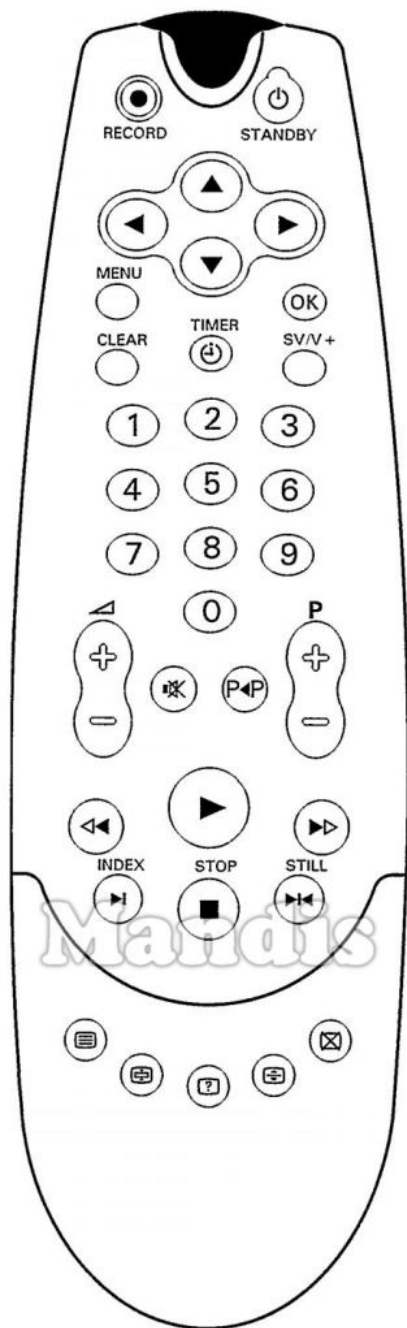

Original		Rechange		Original		Rechange	
	Standby		Power		6		6
	Record		Rec		7		7
	Up		Up		8		8
	Left		Left		9		9
	Right		Right		0		0
	Down		Down		Vol+		Vol +
	→>		Smart		Vol-		Vol -
	OK		Ok		Mute		Mute
	Menu		Menu		P<P		Pre Ch
	Clear		Exit		P+		Ch +
	Timer		AV		P-		Ch -
	SV/V+		Media		Play		Play
	1		1		<<		<<
	2		2		>>		>>
	3		3		>I / Index		>>I
	4		4		Stop		Stop
	5		5		>I< Still		Pause

Original	Recharge	Original	Recharge
	Teletext		Text
	Hold		Red
	Reveal		Green
	Size		Yellow
	Cancel		Blue

Original	Recharge