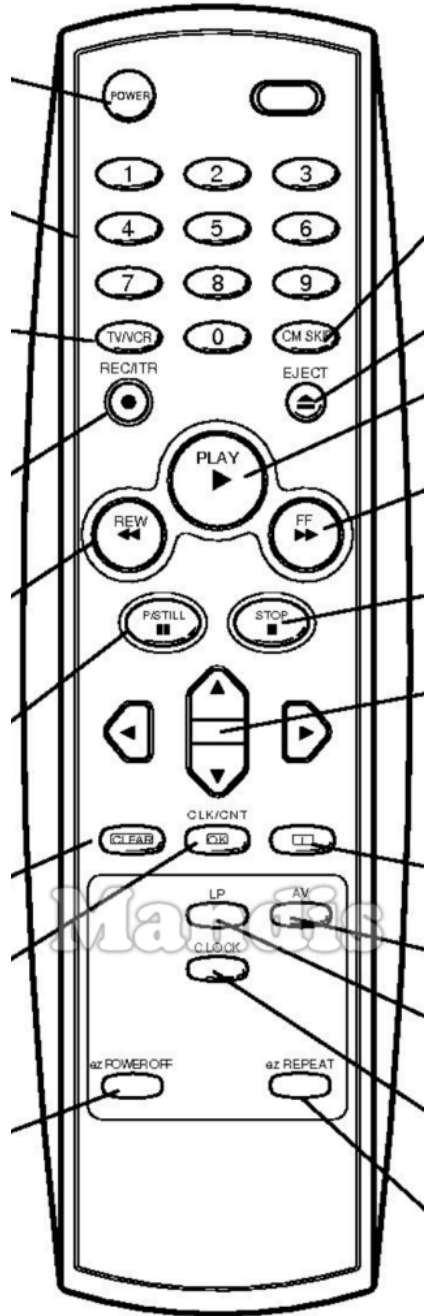

Original	Rechange
 << REW	 I<< / Preset-
 >> F FWD	 >> / Tune+
 >> F FWD	 >>I / Preset+
 Pause/Still	 Pause / Step / Freeze
 Stop	 Stop / Hold
 Left	 Left
 Up	 Up
 Right	 Right
 Down	 Down
 Clear	 Exit / Cancel / Clear
 OK / CLK / CNT	 OK
 i	 Info / Angle
 LP	 Text / Goto
 AV	 AV / Input / RDS
 C.Lock	 TV/Radio /

Original	Recharge	
Auto/Track		D.Menu / Top
T.Set/Clock		Setup / OPT /
Video/Go-To		Text / Goto
Input Source		AV / Input / RDS
Menu		Menu / Home
Menu Up		Up
Menu Left		Left
OK Enter		OK
Menu Right		Right
Exit		Exit / Cancel / Clear
Menu Down		Down
Slow/Dpss+		Vol+
VCR/TV		Smart / List
Tracking+		CH+ / Page+
Slow/Dpss-		Vol-
Display		Display / Media
Tracking-		CH- / Page-

Original	Recharge	
On/Off		Power
Audio Out		Mute / Dimmer
Play		Play / Slow
Pause		Pause / Step / Freeze
Stop		Stop / Hold
Record		Rec / Rec Mode
Rewind		<< / Tune-
F.Forward		>> / Tune+
Prev.		I<< / Preset-
Next		>>I / Preset+
Audio Dub		Sound / Title
Audio		Audio / Lang I/II
Rec/Mode		Subtitle / EQ
Eject/Reverse		Eject / Surround
Mon/TV		Picture / Format
Sp/Lp/Speed		Zoom / Size
Timer/Record		Sleep / Timer

Original	Recharge	
Progr/C/CH		TV/Radio /
Auto/Track		D.Menu / Top
T.Set/Clock		Setup / OPT /
Video/Go-To		Text / Goto
Input Source		AV / Input / RDS
Menu		Menu / Home
Menu Up		Up
Show View		Info / Angle
Menu Left		Left
OK Enter		OK
Menu Right		Right
Exit		Exit / Cancel / Clear
Menu Down		Down
F.Adv		Back / Return
Slow/Dpss+		Vol+
VCR/TV		Smart / List
Chan+		CH+ / Page+