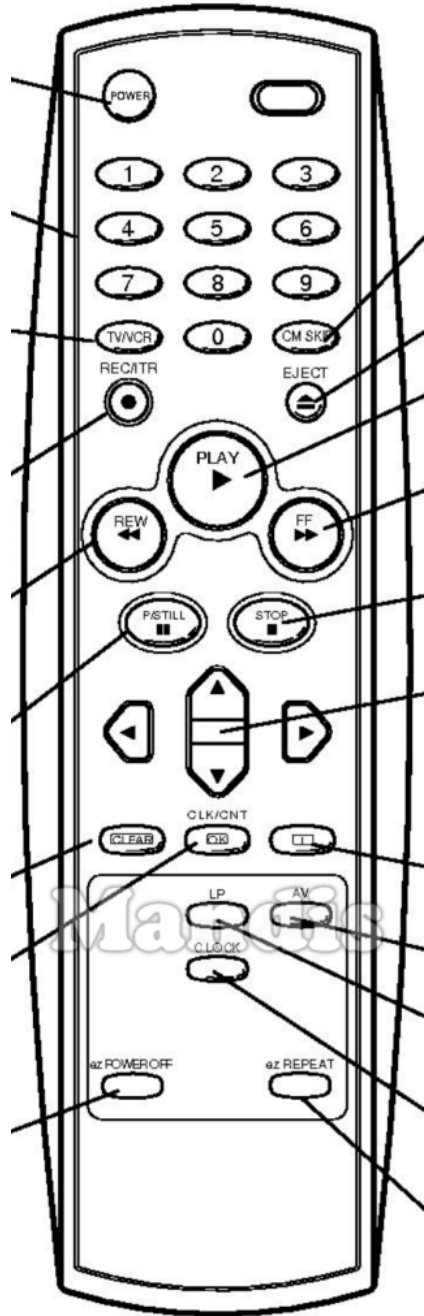

Original	Rechange
 Power	 Power
 1	 1
 2	 2
 3	 3
 4	 4
 5	 5
 6	 6
 7	 7
 8	 8
 9	 9
 TV/VCR	 Smart / List
 0	 0
 CM-Skip	 Display / Media
 REC / ITR	 Rec / Rec Mode
 Eject	 Eject / Surround
 Play	 Play / Slow
 << REW	 << / Tune-

Original	Rechange
 << REW	 I<< / Preset-
 >> F FWD	 >> / Tune+
 >> F FWD	 >>I / Preset+
 Pause/Still	 Pause / Step / Freeze
 Stop	 Stop / Hold
 Left	 Left
 Up	 Up
 Right	 Right
 Down	 Down
 Clear	 Exit / Cancel / Clear
 OK / CLK / CNT	 OK
 i	 Info / Angle
 LP	 Text / Goto
 AV	 AV / Input / RDS
 C.Lock	 TV/Radio /

Original	Recharge	
On/Off		Power
Audio Out		Mute / Dimmer
Play		Play / Slow
Pause		Pause / Step / Freeze
Stop		Stop / Hold
Record		Rec / Rec Mode
Rewind		<< / Tune-
F.Forward		>> / Tune+
Prev.		I<< / Preset-
Next		>>I / Preset+
F.Adv		Sound / Title
Audio		Audio / Lang I/II
Case Tape		Eject / Surround
Mon/TV		Picture / Format
Sp/Lp/Speed		Zoom / Size
Timer/Sleep		Sleep / Timer
Progr/C/CH		TV/Radio /

Original	Recharge	
Auto/Track		D.Menu / Top
T.Set/Clock		Setup / OPT /
Video/Go-To		Text / Goto
Input Source		AV / Input / RDS
Menu		Menu / Home
Menu Up		Up
Menu Left		Left
OK Enter		OK
Menu Right		Right
Exit		Exit / Cancel / Clear
Menu Down		Down
Slow/Dpss+		Vol+
VCR/TV		Smart / List
Tracking+		CH+ / Page+
Slow/Dpss-		Vol-
Display		Display / Media
Tracking-		CH- / Page-