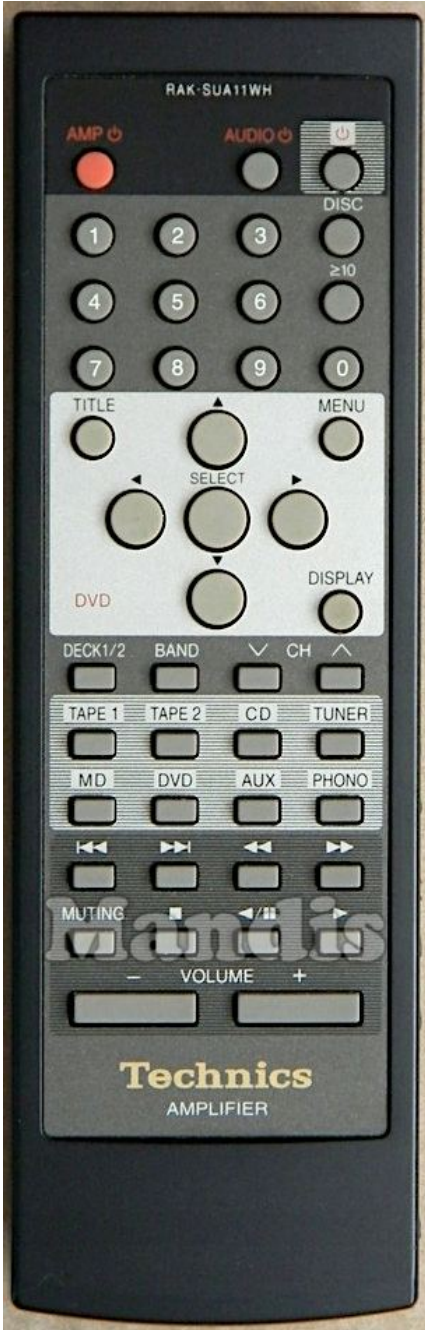

Original	Rechange
Power CD	Power
1	1
2	2
3	3
Disc	Eject / Surround
4	4
5	5
6	6
>=10	Guide / EPG / -/--
7	7
8	8
9	9
0	0
CD	Shift + 3
TUNER	Shift + 6
I<<	I<< / Preset-
>>I	>>I / Preset+

Original	Rechange
<<	<< / Tune-
>>	>> / Tune+
Muting	Mute / Dimmer
Stop	Stop / Hold
Pause	Pause / Step / Freeze
Play	Play / Slow
Volume-	Vol-
Volume+	Vol+