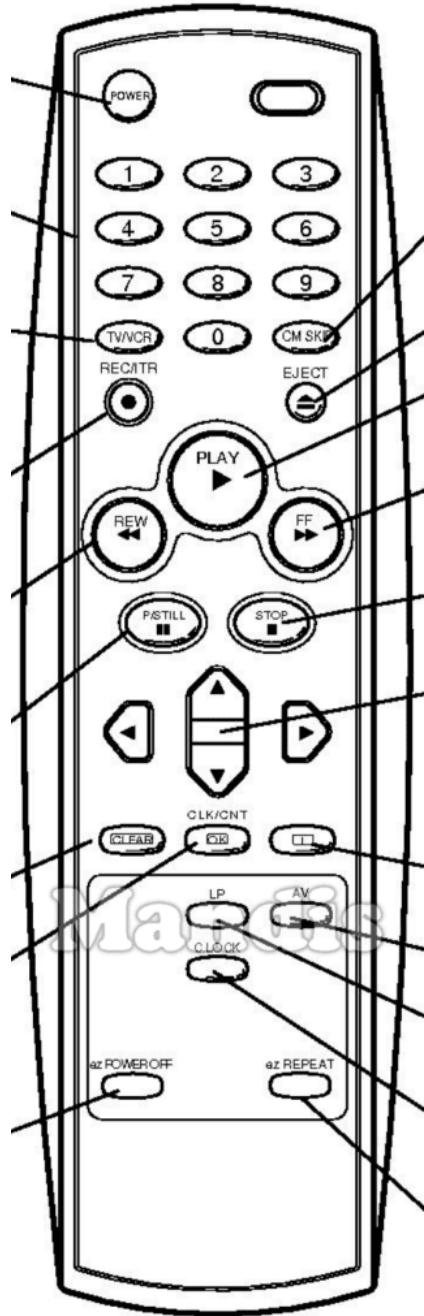

Original	Recharge	
Auto/Track		D.Menu / Top
T.Set/Clock		Setup / OPT /
Video/Go-To		Text / Goto
Input Source		AV / Input / RDS
Menu		Menu / Home
Menu Up		Up
Menu Left		Left
OK Enter		OK
Menu Right		Right
Exit		Exit / Cancel / Clear
Menu Down		Down
Slow/Dpss+		Vol+
VCR/TV		Smart / List
Tracking+		CH+ / Page+
Slow/Dpss-		Vol-
Display		Display / Media
Tracking-		CH- / Page-

Original	Recharge

Original	Recharge	
On/Off		Power
Audio Out		Mute / Dimmer
Play		Play / Slow
Pause		Pause / Step / Freeze
Stop		Stop / Hold
Record		Rec / Rec Mode
Rewind		<< / Tune-
F.Forward		>> / Tune+
Prev.		I<< / Preset-
Next		>>I / Preset+
Audio Dub		Sound / Title
Audio		Audio / Lang I/II
Rec/Mode		Subtitle / EQ
Eject/Reverse		Eject / Surround
Mon/TV		Picture / Format
Sp/Lp/Speed		Zoom / Size
Timer/Record		Sleep / Timer

Original	Recharge	
Progr/C/CH		TV/Radio /
Auto/Track		D.Menu / Top
T.Set/Clock		Setup / OPT /
Video/Go-To		Text / Goto
Input Source		AV / Input / RDS
Menu		Menu / Home
Menu Up		Up
Show View		Info / Angle
Menu Left		Left
OK Enter		OK
Menu Right		Right
Exit		Exit / Cancel / Clear
Menu Down		Down
F.Adv		Back / Return
Slow/Dpss+		Vol+
VCR/TV		Smart / List
Chan+		CH+ / Page+