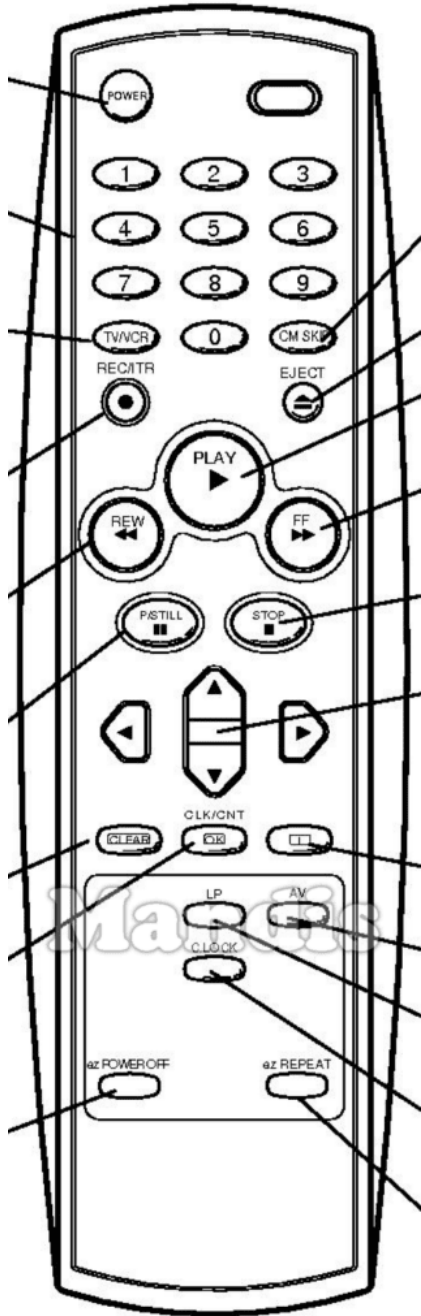

Original	Rechange
 Power	 Power
 1	 1
 2	 2
 3	 3
 4	 4
 5	 5
 6	 6
 7	 7
 8	 8
 9	 9
 TV/VCR	 Smart / List
 0	 0
 CM-Skip	 Display / Media
 REC / ITR	 Rec / Rec Mode
 Eject	 Eject / Surround
 Play	 Play / Slow
 << REW	 << / Tune-

Original	Rechange
 << REW	 I<< / Preset-
 >> F FWD	 >> / Tune+
 >> F FWD	 >>I / Preset+
 Pause/Still	 Pause / Step / Freeze
 Stop	 Stop / Hold
 Left	 Left
 Up	 Up
 Right	 Right
 Down	 Down
 Clear	 Exit / Cancel / Clear
 OK / CLK / CNT	 OK
 i	 Info / Angle
 LP	 Text / Goto
 AV	 AV / Input / RDS
 C.Lock	 TV/Radio /

Original	Recharge	
On/Off		Power
Audio Out		Mute / Dimmer
Play		Play / Slow
Pause		Pause / Step / Freeze
Stop		Stop / Hold
Record		Rec / Rec Mode
Rewind		<< / Tune-
F.Forward		>> / Tune+
Prev.		I<< / Preset-
Next		>>I / Preset+
F.Adv		Sound / Title
Audio		Audio / Lang I/II
Case Tape		Eject / Surround
Mon/TV		Picture / Format
Sp/Lp/Speed		Zoom / Size
Timer/Sleep		Sleep / Timer
Progr/C/CH		TV/Radio /

Original	Recharge	
Auto/Track		D.Menu / Top
T.Set/Clock		Setup / OPT /
Video/Go-To		Text / Goto
Input Source		AV / Input / RDS
Menu		Menu / Home
Menu Up		Up
Menu Left		Left
OK Enter		OK
Menu Right		Right
Exit		Exit / Cancel / Clear
Menu Down		Down
Slow/Dpss+		Vol+
VCR/TV		Smart / List
Tracking+		CH+ / Page+
Slow/Dpss-		Vol-
Display		Display / Media
Tracking-		CH- / Page-