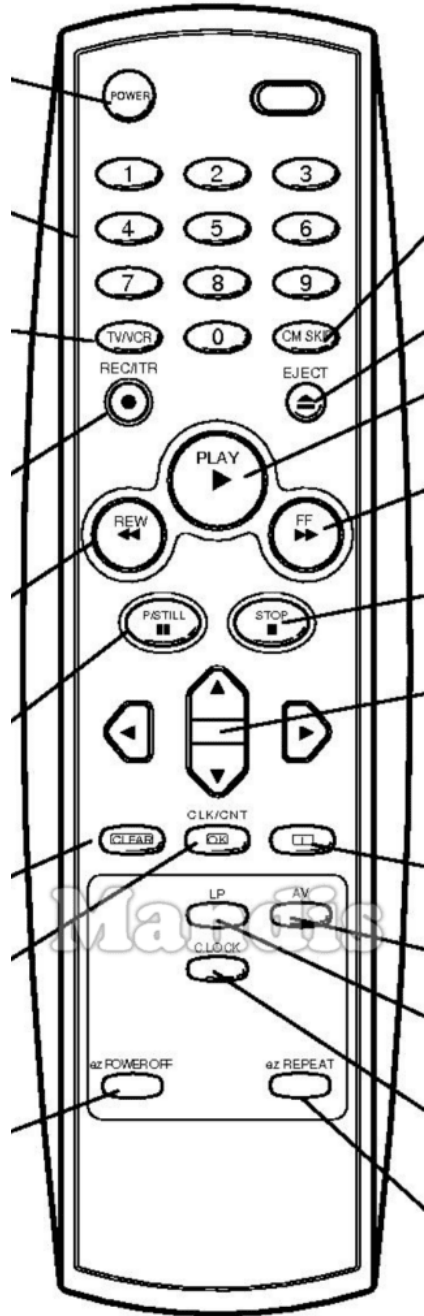

Original	Recharge	
Auto/Track		D.Menu / Top
T.Set/Clock		Setup / OPT /
Video/Go-To		Text / Goto
Input Source		AV / Input / RDS
Menu		Menu / Home
Menu Up		Up
Menu Left		Left
OK Enter		OK
Menu Right		Right
Exit		Exit / Cancel / Clear
Menu Down		Down
Slow/Dpss+		Vol+
VCR/TV		Smart / List
Tracking+		CH+ / Page+
Slow/Dpss-		Vol-
Display		Display / Media
Tracking-		CH- / Page-

Original	Recharge	
1	 1	1
2	 2	2
3	 3	3
4	 4	4
5	 5	5
6	 6	6
7	 7	7
8	 8	8
9	 9	9
-/--	 GUIDE EPG	Guide / EPG / -/--
0	 0	0
Ch.Memo	 PC FAV MARKER	Fav / Marker / PC
Repeat	 APP REPEAT	Green / APP / Repeat
Slow Down	 SHIFT +  SLOW	Shift + Play /
Clear 00:00	 SHIFT +  CLEAR EXIT CANCEL	Shift + Exit / Cancel / Clear
Index Pict+	 SHIFT +  CH PAGE +	Shift + CH+ /
Index Pict-	 SHIFT +  CH PAGE -	Shift + CH- /

Original	Recharge

Original	Recharge	
On/Off		Power
Audio Out		Mute / Dimmer
Play		Play / Slow
Pause		Pause / Step / Freeze
Stop		Stop / Hold
Record		Rec / Rec Mode
Rewind		<< / Tune-
F.Forward		>> / Tune+
Prev.		I<< / Preset-
Next		>>I / Preset+
Audio Dub		Sound / Title
Audio		Audio / Lang I/II
Rec/Mode		Subtitle / EQ
Eject/Reverse		Eject / Surround
Mon/TV		Picture / Format
Sp/Lp/Speed		Zoom / Size
Timer/Record		Sleep / Timer

Original	Recharge	
Progr/C/CH		TV/Radio /
Auto/Track		D.Menu / Top
T.Set/Clock		Setup / OPT /
Video/Go-To		Text / Goto
Input Source		AV / Input / RDS
Menu		Menu / Home
Menu Up		Up
Show View		Info / Angle
Menu Left		Left
OK Enter		OK
Menu Right		Right
Exit		Exit / Cancel / Clear
Menu Down		Down
F.Adv		Back / Return
Slow/Dpss+		Vol+
VCR/TV		Smart / List
Chan+		CH+ / Page+